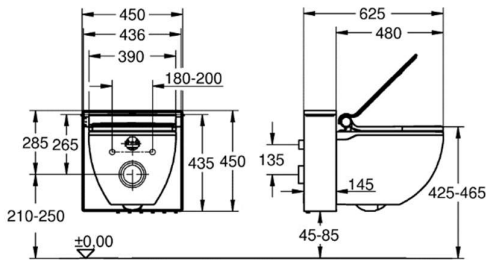

SENSIA ISG
MODEL # 39111SH0

Pure Freude
an Wasser

GROHE

- GROHE Hygiene decalcification program, unique 70°C hot water cleaning for entire water system, automatic shower cleaning before and after every use
- **GROHE DreamSpray technology:**
- circuit separat de apă pentru dușul feminin
- aerated shower spray
- jet oscilatoriu (mecanism de pulverizare automat înainte și revers)
- jet cu pulsații pentru masaj
- intensitatea dușului ajustabilă
- curățare automată a duzelor de duș cu apă proaspătă pre- și post-clătire
- warm water with adjustable temperature

- **Funcții suplimentare:**
- uscător cu aer cald cu funcție de ajustare a temperaturii
- extracție a mirosurilor cu filtru
- Duroplast WC seat and lid with soft close function
- push and turn seat control operation
- 4 programmable user profiles for remote controller
- întrerupător de rețea
- inside night lighting
- circuit alimentare cu apă și curent electric ascunde

- **include:**
- touchscreen remote control with wall-mounted holder
- batteries for remote controller
- active carbon filter
- fixing and connecting material
- țeavă de spălare
- installation guide, manual
- cablu cu element de conectare la sistem
- pressure 0.1 - 1.0 MPa (1 - 10 bar)
- nominal voltage 220-240 V AC 1400 W
- frecvența principală 50-60 Hz
- protecție tip IPX4
- complying with EN 1717/13077
- certificat CE
- **SH0:**
- alpine white ceramic, housing, front, seat and lid