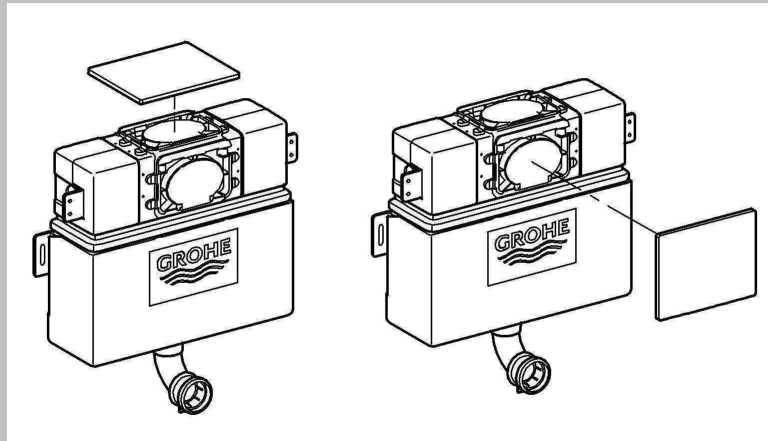

..... 6

Design & Quality Engineering GROHE Germany

99.770.031/ÄM 222128/09.11

GROHE

 ENJOY WATER®

1

2a

2b