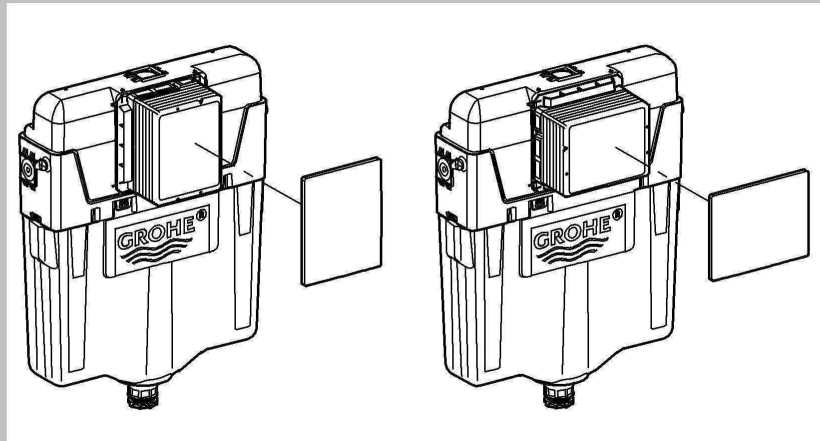

..... 6

Design & Quality Engineering GROHE Germany

99.770.031/ÄM 222128/09.11

GROHE

 ENJOY WATER®

1

2a

2b