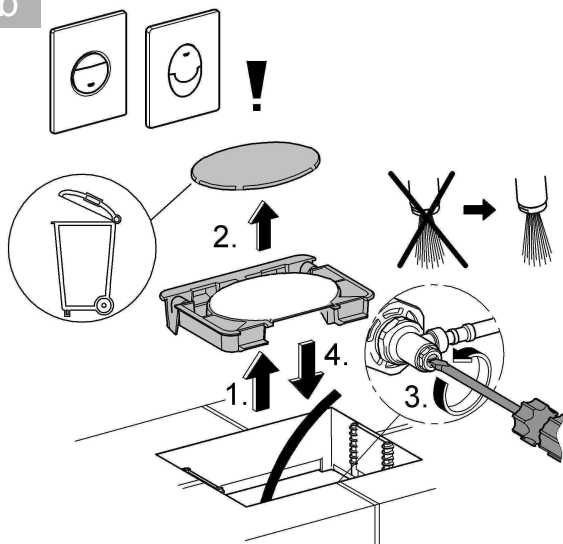

..... 6

Design & Quality Engineering GROHE Germany

99.770.031/ÄM 222128/09.11

GROHE

 ENJOY WATER®

1

2a

2b