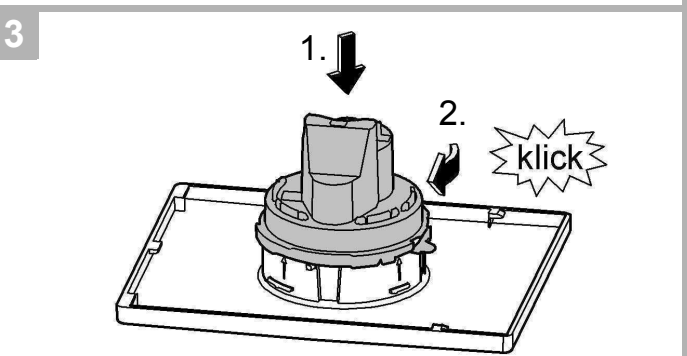

..... 6

Design & Quality Engineering GROHE Germany

99.770.031/ÄM 222128/09.11

GROHE

 ENJOY WATER®

1

2a

2b