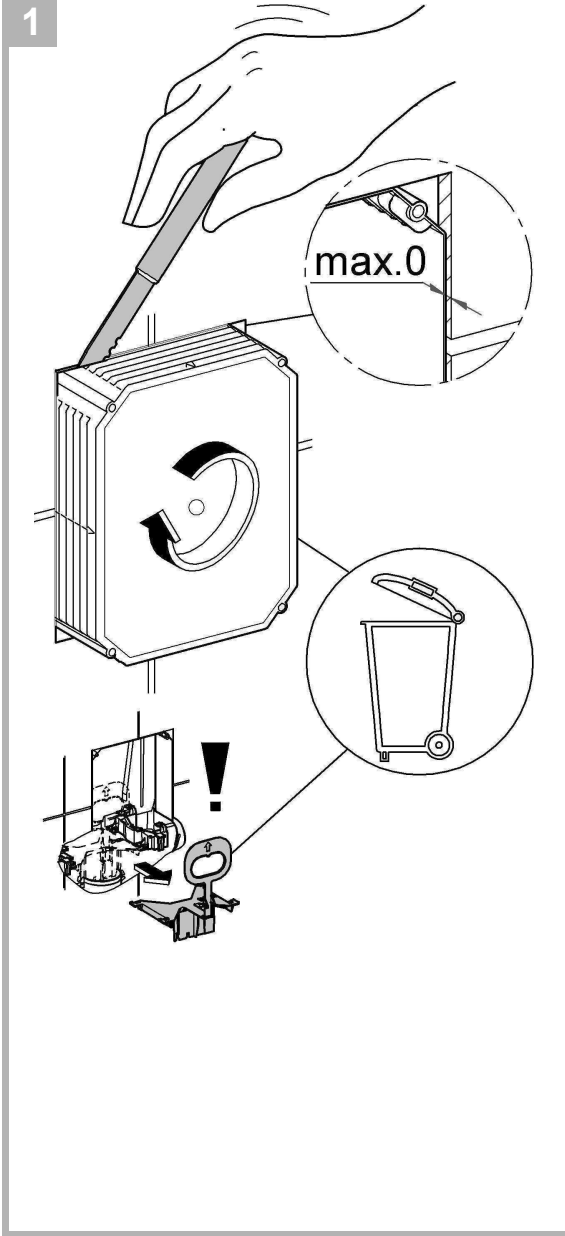

..... 6

Design & Quality Engineering GROHE Germany

99.770.031/ÄM 222128/09.11

GROHE

 ENJOY WATER®

1

2a

2b