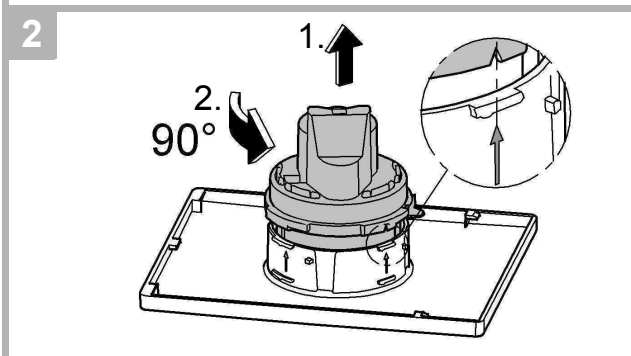

..... 6

Design & Quality Engineering GROHE Germany

99.770.031/ÄM 222128/09.11

GROHE

 ENJOY WATER®

1

2a

2b