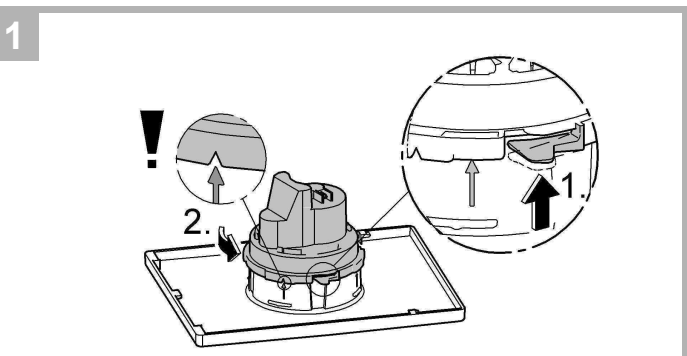

..... 6

Design & Quality Engineering GROHE Germany

99.770.031/ÄM 222128/09.11

GROHE

 ENJOY WATER®

1

2a

2b