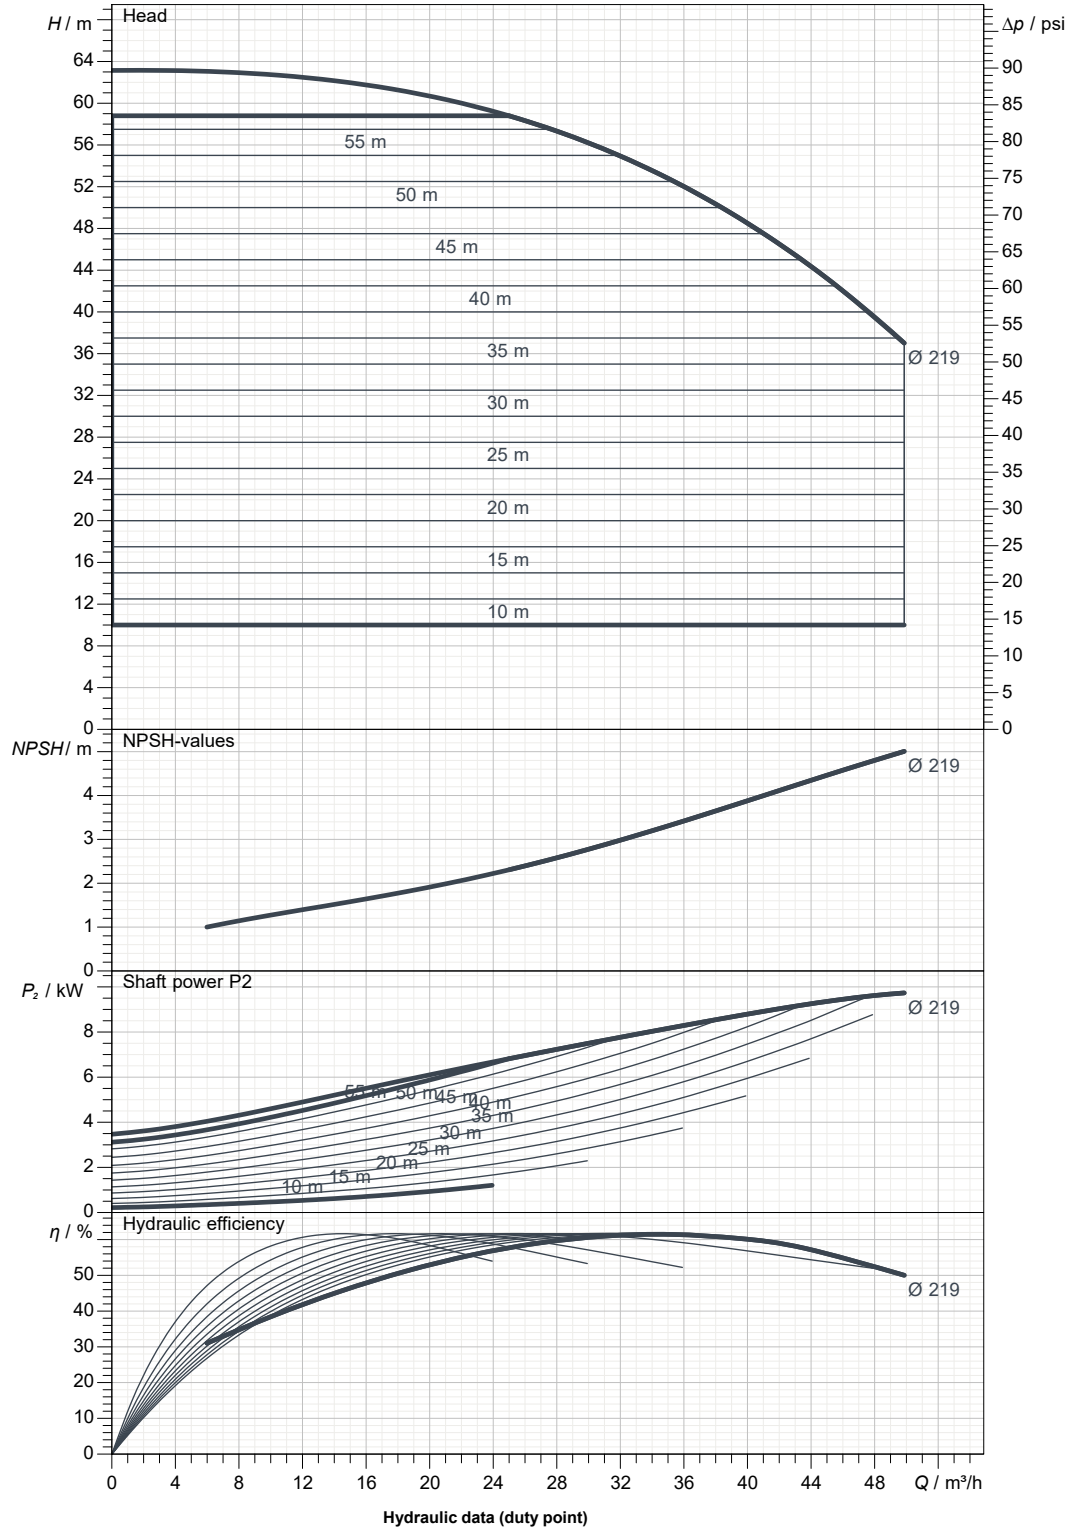

**KDNE 32-200/219/A/BAQE/1/15/2 T MCE150/P IE3**

Curve tolerance according to ISO 9906

Suction side :  
DN 50  
PN 16

Discharge side :  
DN 32  
PN 16

Flow :

Head :

Rated speed :  
2.941 1/min

MAIN\_PROJECT\_TITLE