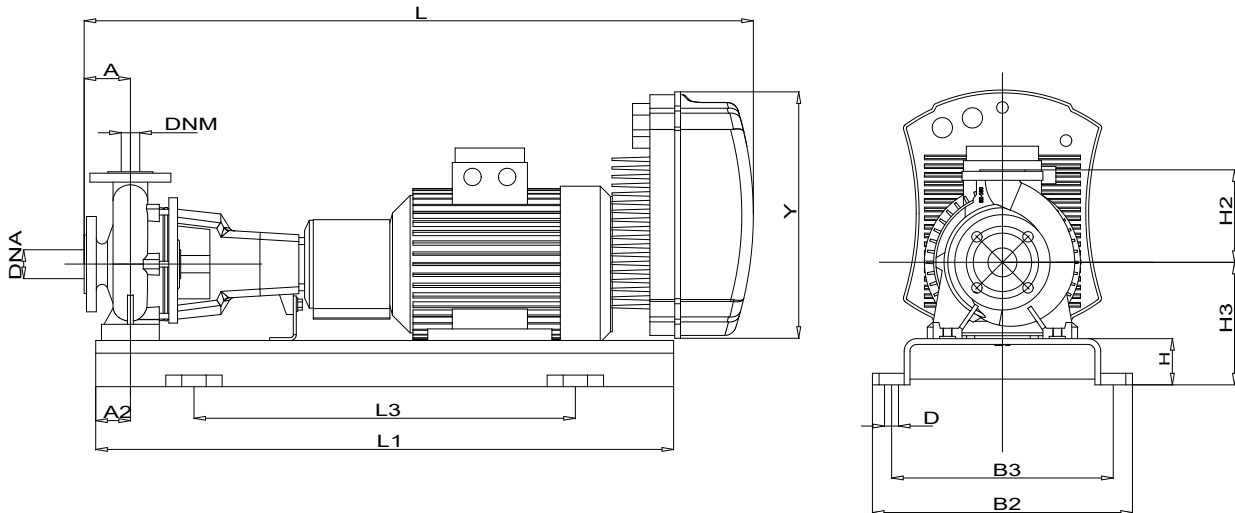

# DIMENSIONAL DRAWING

DAB PUMPS S.p.A.  
Via Marco Polo, 14 - 35035 Mestrino (PD), Italy  
Tel. +39 049 5125000 - Fax +39 049 5125950  
www.dabpumps.com

2023-07-10

Page 3 / 3

Receiver

From

Company  
Reference  
Address  
Phone  
Fax  
E-mail

## KDNE 32-200/219/A/BAQE/1/15/2 T MCE150/P IE3

**Dimensions in mm**

**Pump connection**

1	A	80	L1	1.120	Suction DN 50 PN 16  Discharge DN 32 PN 16
2	A2	60	L3	740	
3	B2	490	Y	426	
4	B3	440			
5	D	24			
6	DNA	50			
7	DNM	32			
8	H	80			
9	H2	180			
10	H3	240			
11	L	-			