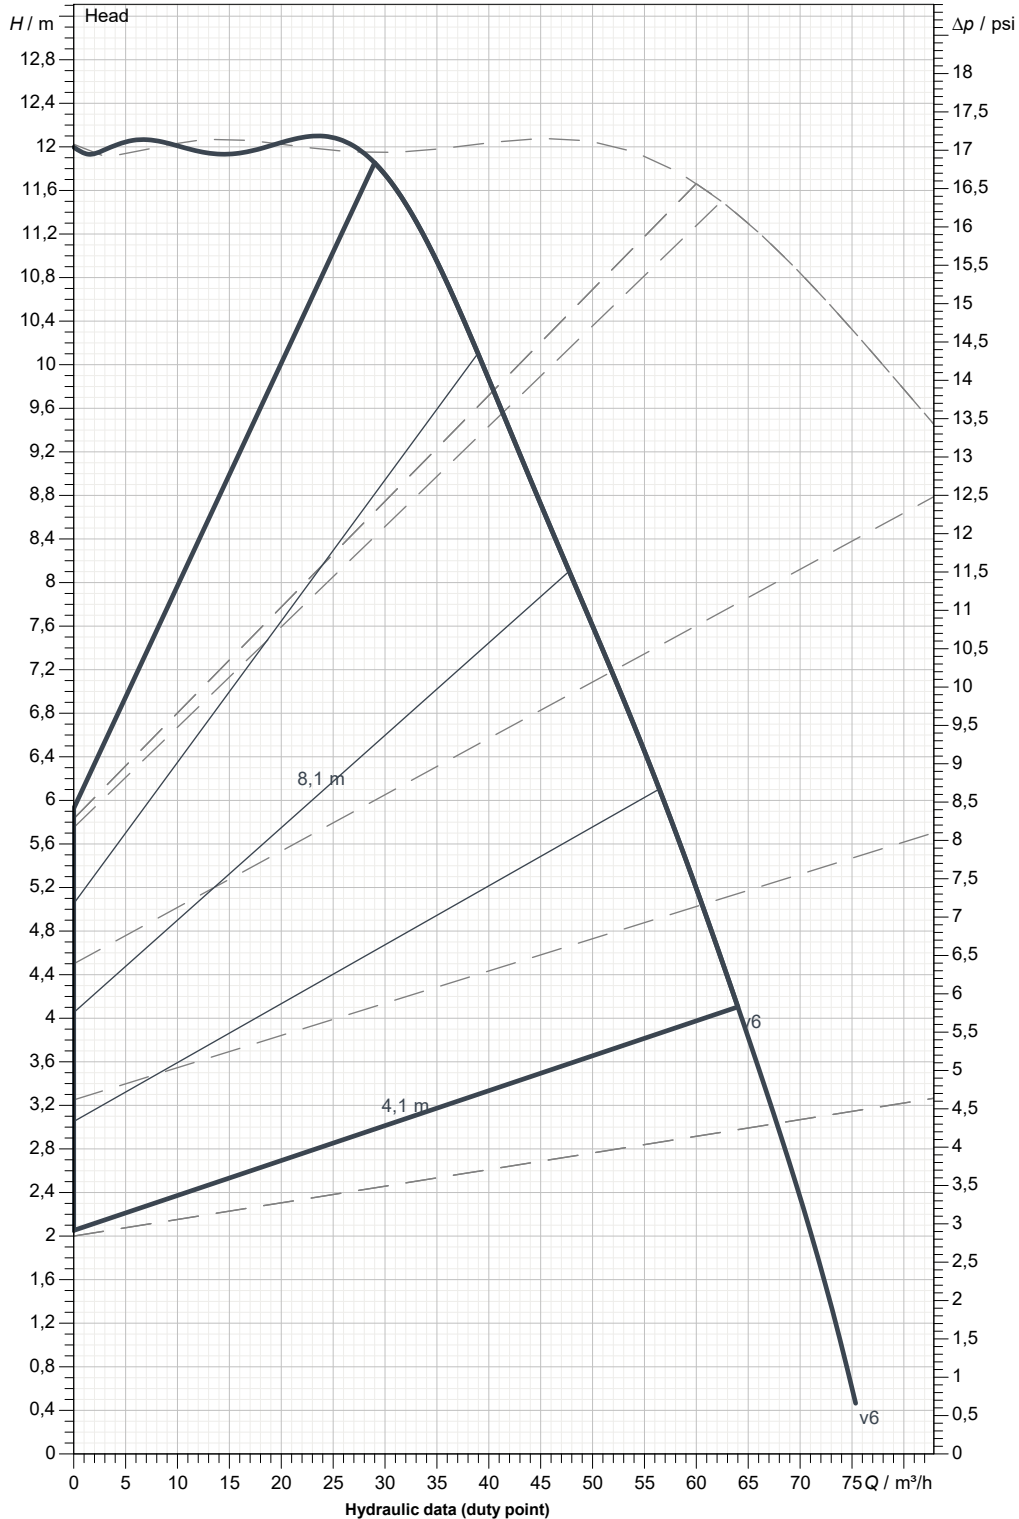

PERFORMANCE CURVES

2023-07-11

Page 2 / 3

DAB PUMPS S.p.A.
Via Marco Polo, 14 - 35035 Mestrino (PD), Italy
Tel. +39 049 5125000 - Fax +39 049 5125950
www.dabpumps.com

Receiver

From

Company
Reference
Address
Phone
Fax
E-mail

EVOPLUS D 120/450.100 M PN16

Number of working motors : 1

Curve tolerance according to ISO 9906

Suction side :
DN 100
PN 16

Discharge side :
DN 100
PN 16

Flow :

Head :

Rated speed :
2.900 1/min

Dimensions in mm					Pump connection	
1	A1	19	H3	265	Suction DN 100 PN 16	
2	B	456	H4	252		
3	B1	103	I	135		
4	B2	353	I1	135		
5	D	220	I2	200	Discharge DN 100 PN 16	
6	D1	180	I3	43		
7	D3	156	L	450		
8	D4	105	L1	260		
9	H	517	L2	190		
10	H1	490	M	M12		
11	H2	273				