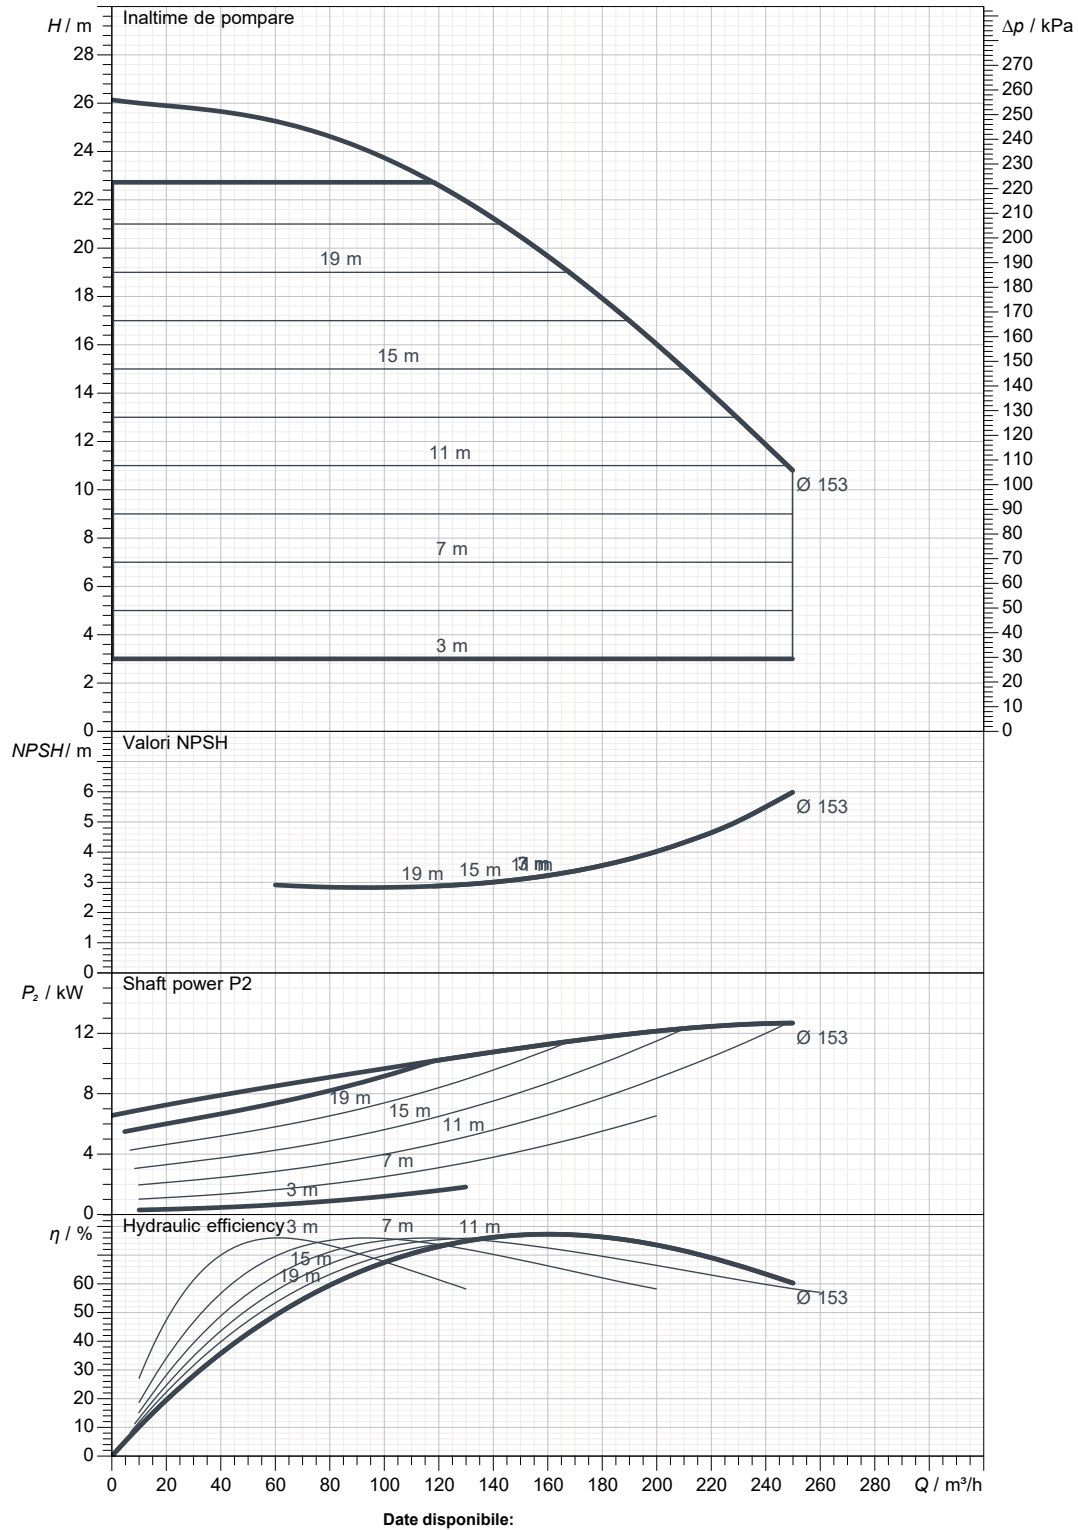

CURBELOR CARACTERISTICE

12/29/2021

Pagina 2 / 3

DAB PUMPS S.p.A.
Via Marco Polo, 14 - 35035 Mestrino (PD), Italy
Tel. +39 049 5125000 - Fax +39 049 5125950
www.dabpumps.com

Destinatar

Expeditor

Firma
Referinta
Adresa
Phone
Fax
E-mail

KDNE 80-160/153-136/A/BAQE/1/15/2 T MCE150/P IE3

Curve tolerance according to ISO 9906

Partea cu aspiratia:
DN 100
PN 16

Partea cu refularea:
DN 80
PN 16

Debit :

Înaltime de pompare :

Viteza nominala:
2941 1/min

MAIN_PROJECT_TITLE

BUSINESS_PROCESS_ID

OWNER_

ISSUE_DATE