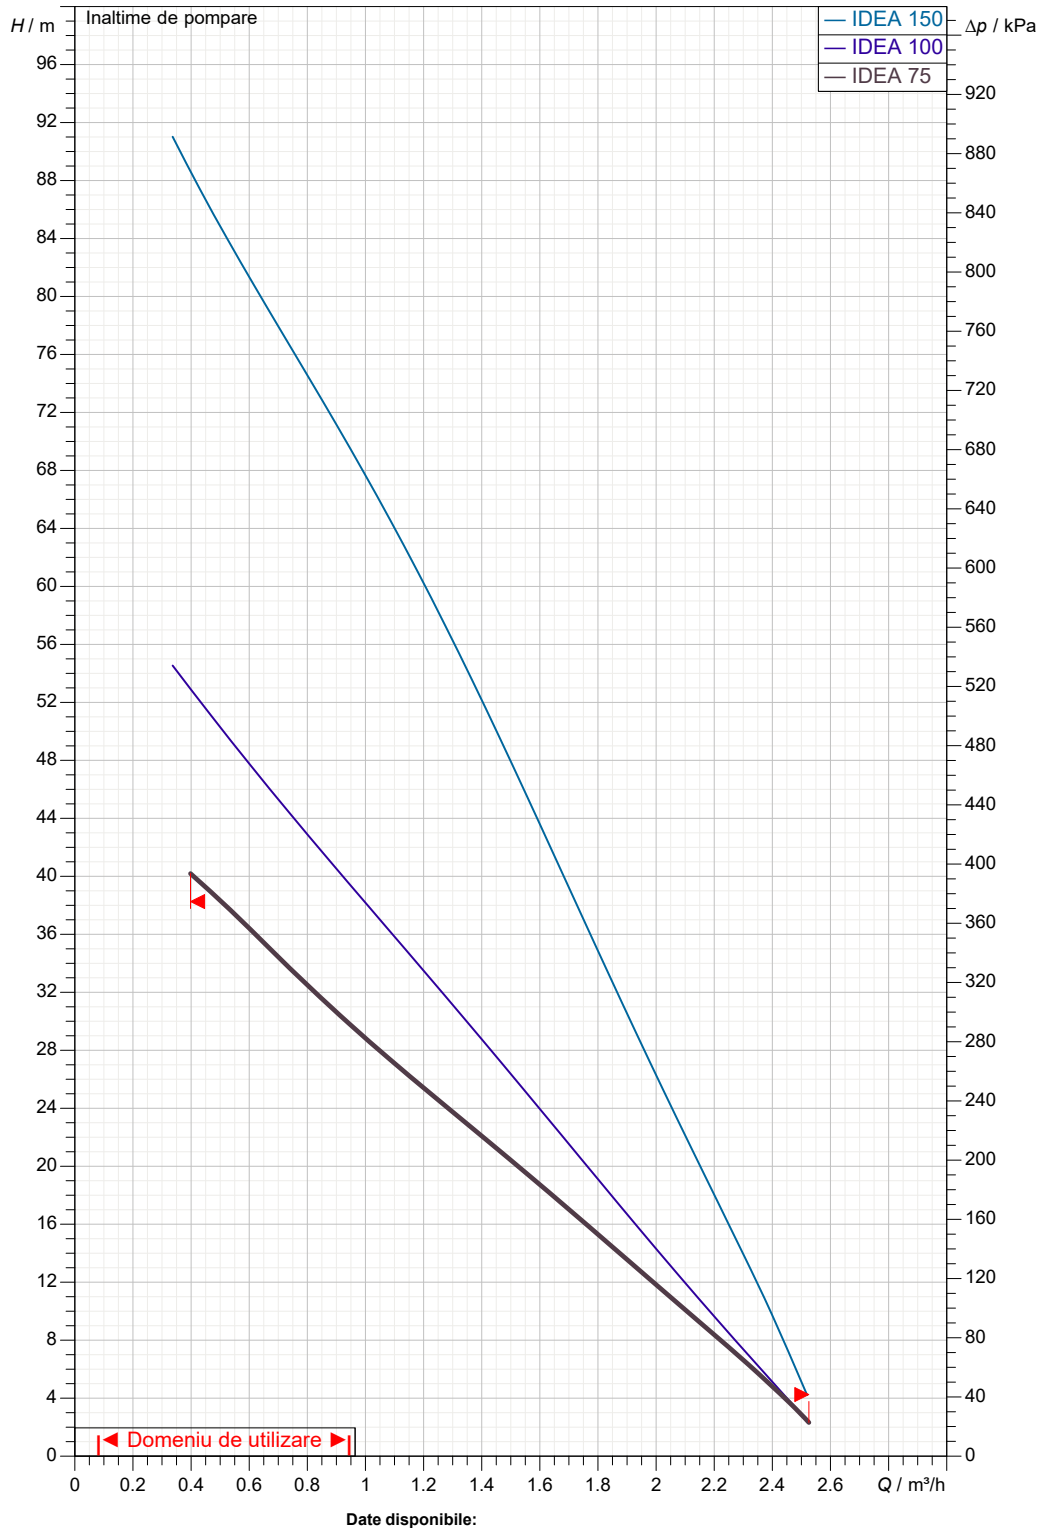

CURBELOR CARACTERISTICE

12/22/2021

Pagina 2 / 3

DAB PUMPS S.p.A.
Via Marco Polo, 14 - 35035 Mestrino (PD), Italy
Tel. +39 049 5125000 - Fax +39 049 5125950
www.dabpumps.com

Destinatar

Expeditor

Firma
Referinta
Adresa
Phone
Fax
E-mail

IDEA 75 M

Curve tolerance according to ISO 9906

Date disponibile:

Partea cu aspiratia:

Partea cu refularea:

Debit :

Înaltime de pompare :

Viteza nominala:

1" G
--

2900 1/min

MAIN_PROJECT_TITLE

BUSINESS_PROCESS_ID

OWNER_

ISSUE_DATE