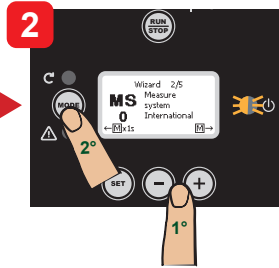

AD M/M 1.1

START WIZARD

END WIZARD