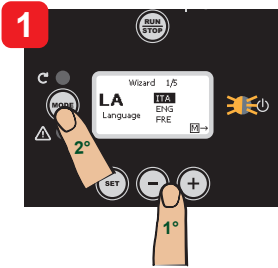

AD M/M 1.1

START WIZARD

END WIZARD