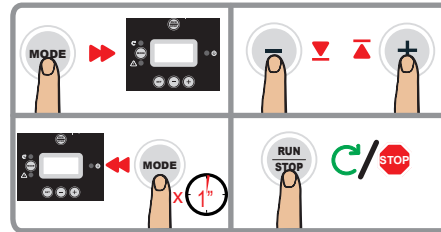

AD M/M 1.1

START WIZARD

END WIZARD