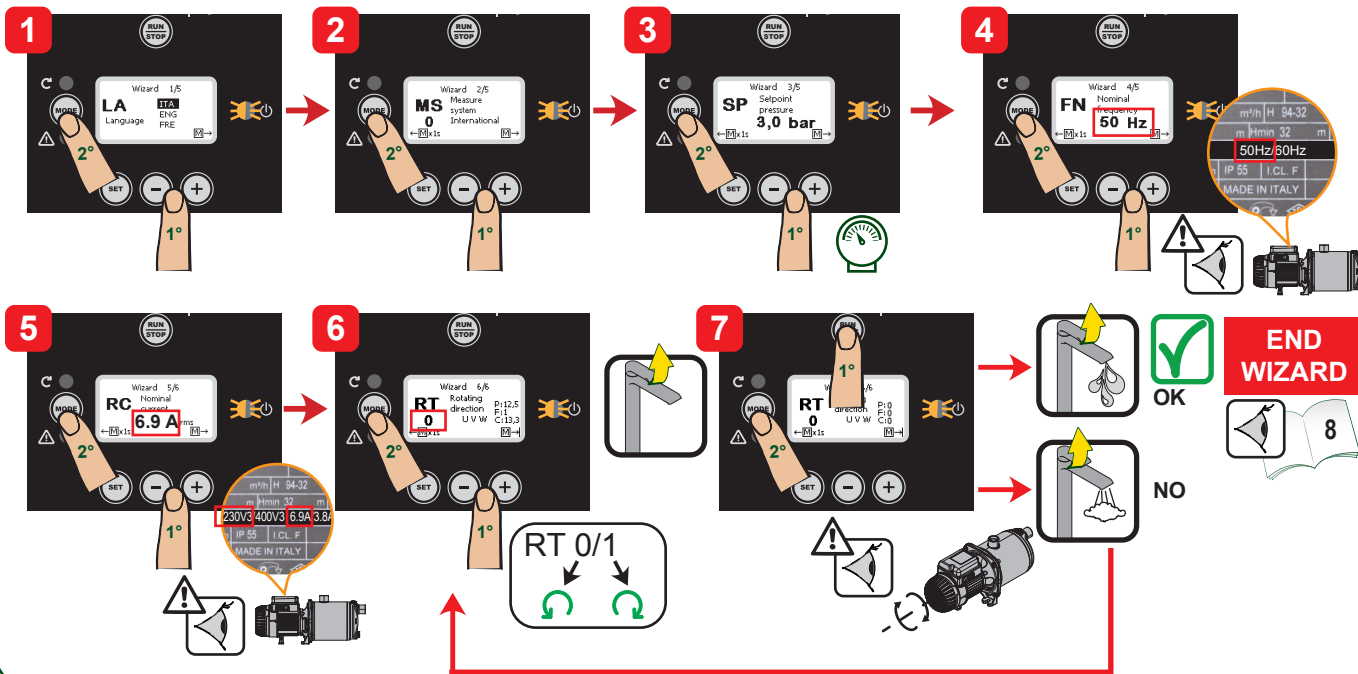

QUICK GUIDE

ACTIVEDRIVER PLUS

www.dabpumps.com/qrcode/60172133_OM_ACTIVEDRIVERPLUS.pdf

DAB[®]
WATER • TECHNOLOGY

INSTALLATION

ELECTRICAL CONNECTIONS

IN / OUT

AD M/T x.x

M/T - T/T

AD M/T x.x - AD T/T x.x

START WIZARD

AD M/M 1.5-1.8

START WIZARD

- 1** Wizard 1/5
 Language: LA ITA ENG FRE
 [MODE] → [2°] → [1°]
- 2** Wizard 2/5
 Measure system: MS International
 [MODE] → [2°] → [1°]
- 3** Wizard 3/5
 Setpoint pressure: SP 3,0 bar
 [MODE] → [2°] → [1°]
- 4** Wizard 4/5
 Nominal frequency: FN 50 Hz
 [MODE] → [2°] → [1°]
- 5** Wizard 5/5
 Pump voltage: UN 110/230 V
 [MODE] → [2°] → [1°]
- 6** Wizard 5/5
 Nominal current: RC 1,0 A
 [MODE] → [2°] → [1°]

END WIZARD

8

m ³ /h	H	94-32
m	l/min	32
110V/230V	1A/1,5A	
IP 55	I.C.L.F.	
MADE IN ITALY		

m ³ /h	H	94-32
m	l/min	32
110V/230V	1A/1,5A	
IP 55	I.C.L.F.	
MADE IN ITALY		

m ³ /h	H	94-32
m	l/min	32
50Hz	60Hz	
IP 55	I.C.L.F.	
MADE IN ITALY		