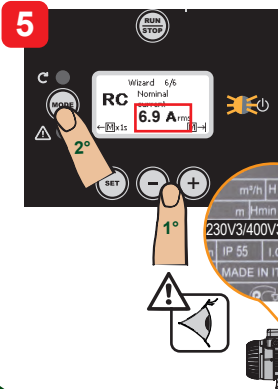

AD M/M 1.1

START WIZARD

END WIZARD