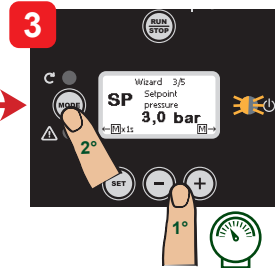

AD M/M 1.1

START WIZARD

END WIZARD