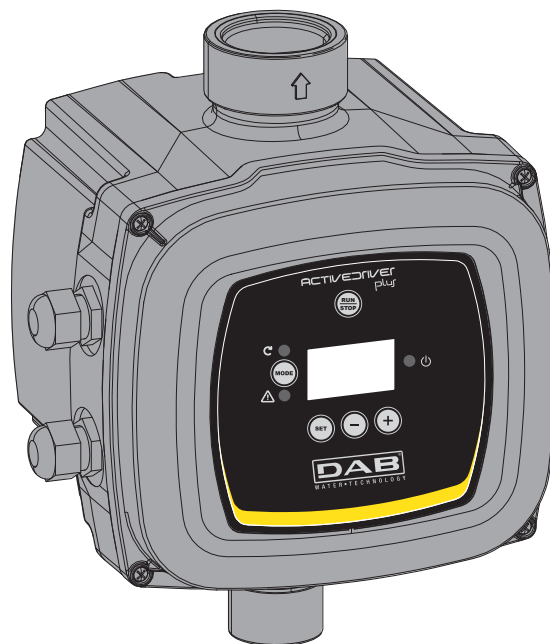

QUICK GUIDE

ACTIVEDRIVER PLUS

www.dabpumps.com/qrcode/60172133_OM_ACTIVEDRIVERPLUS.pdf

DAB[®]
WATER • TECHNOLOGY

INSTALLATION

ELECTRICAL CONNECTIONS

IN / OUT

AD M/T x.x