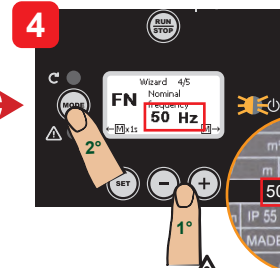

AD M/M 1.1

START WIZARD

END WIZARD