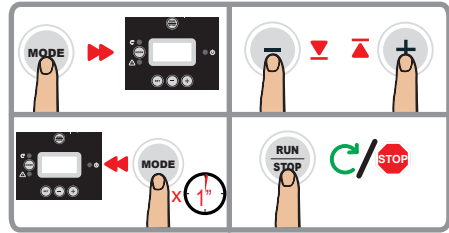

M/T - T/T

AD M/T x.x - AD T/T x.x

START WIZARD

AD M/M 1.5-1.8

START WIZARD

- 1** Wizard 1/5
 Language: LA ITA ENG FRE
 [MODE] → [2°] → [1°]
- 2** Wizard 2/5
 Measure system: MS International
 [MODE] → [2°] → [1°]
- 3** Wizard 3/5
 Setpoint pressure: SP 3,0 bar
 [MODE] → [2°] → [1°]
- 4** Wizard 4/5
 Nominal frequency: FN 50 Hz
 [MODE] → [2°] → [1°]
- 5** Wizard 5/5
 Pump voltage: UN 110/230 V
 [MODE] → [2°] → [1°]
- 6** Wizard 5/5
 Nominal current: RC 1,0 A
 [MODE] → [2°] → [1°]