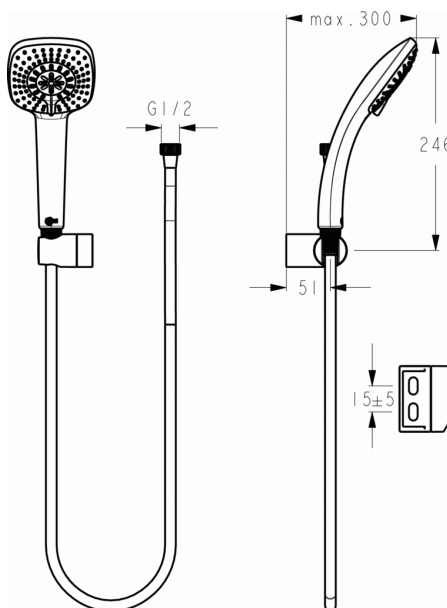

# IDEALRAIN CUBE

## M3 Shower Set, 3-functional, 100 mm

### M3 Shower Set, 3-functional, 100 mm

- Rain, small rain, massage showering
- Silicone nozzles for "Easy to Clean" function
- Flow rate limiter - 8 l/min
- IdealFlex flexible hose 1750 mm
- Swivel plastic wall bracket
- IdealStandard logo on the hand shower lever

### VARIANTS

M1 Shower Set, 1-functional, 100 mm B0019