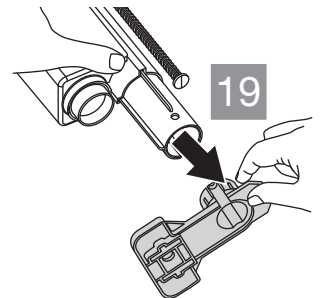

(dimensions in millimeters)

4

5

6

7

8

9

Ideal Standard International NV
 Corporate Village – Gent Building
 Da Vincilaan 2
 B1935 – Zaventem
 Belgium