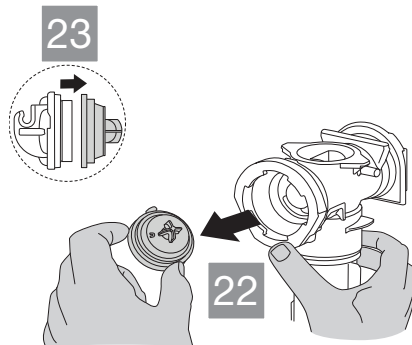

(dimensions in millimeters)

4

5

6

7

8

9

Ideal Standard International NV
 Corporate Village – Gent Building
 Da Vincilaan 2
 B1935 – Zaventem
 Belgium