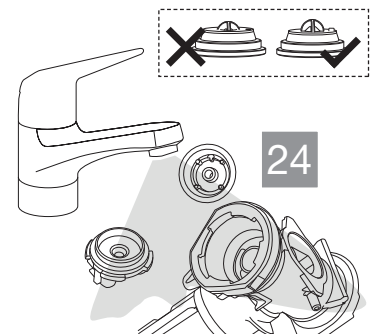

(dimensions in millimeters)

4

5

6

7

8

9

Ideal Standard International NV
 Corporate Village – Gent Building
 Da Vincilaan 2
 B1935 – Zaventem
 Belgium