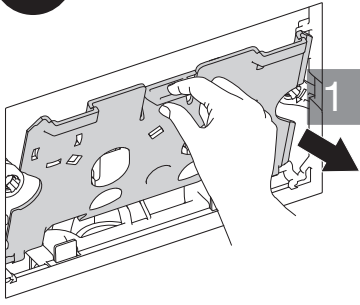

(dimensions in millimeters)

4

5

6

7

8

9

Ideal Standard International NV
 Corporate Village – Gent Building
 Da Vincilaan 2
 B1935 – Zaventem
 Belgium