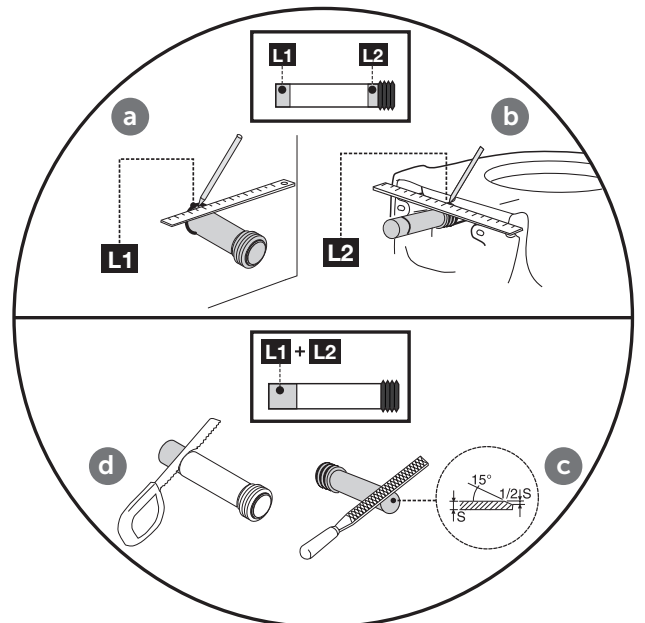

(dimensions in millimeters)

4

5

6

7

8

9

Ideal Standard International NV
 Corporate Village – Gent Building
 Da Vincilaan 2
 B1935 – Zaventem
 Belgium