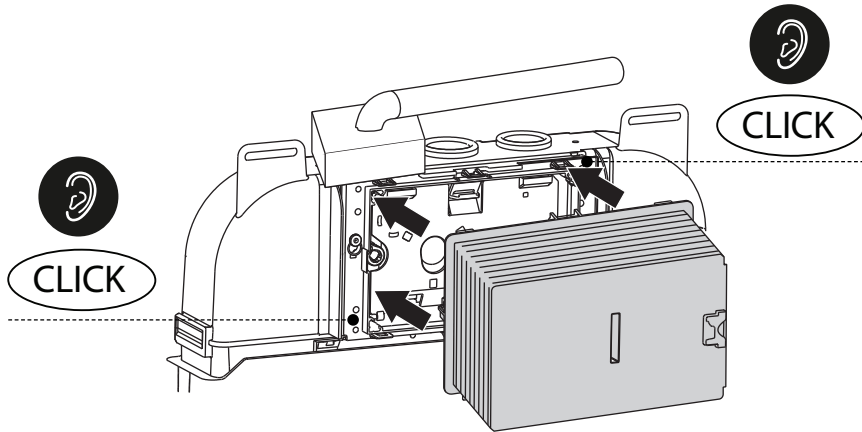

(dimensions in millimeters)

4

5

6

7

8

9

Ideal Standard International NV
 Corporate Village – Gent Building
 Da Vincilaan 2
 B1935 – Zaventem
 Belgium