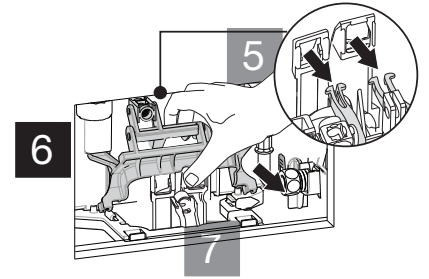

(dimensions in millimeters)

4

5

6

7

8

9

Ideal Standard International NV
 Corporate Village – Gent Building
 Da Vincilaan 2
 B1935 – Zaventem
 Belgium