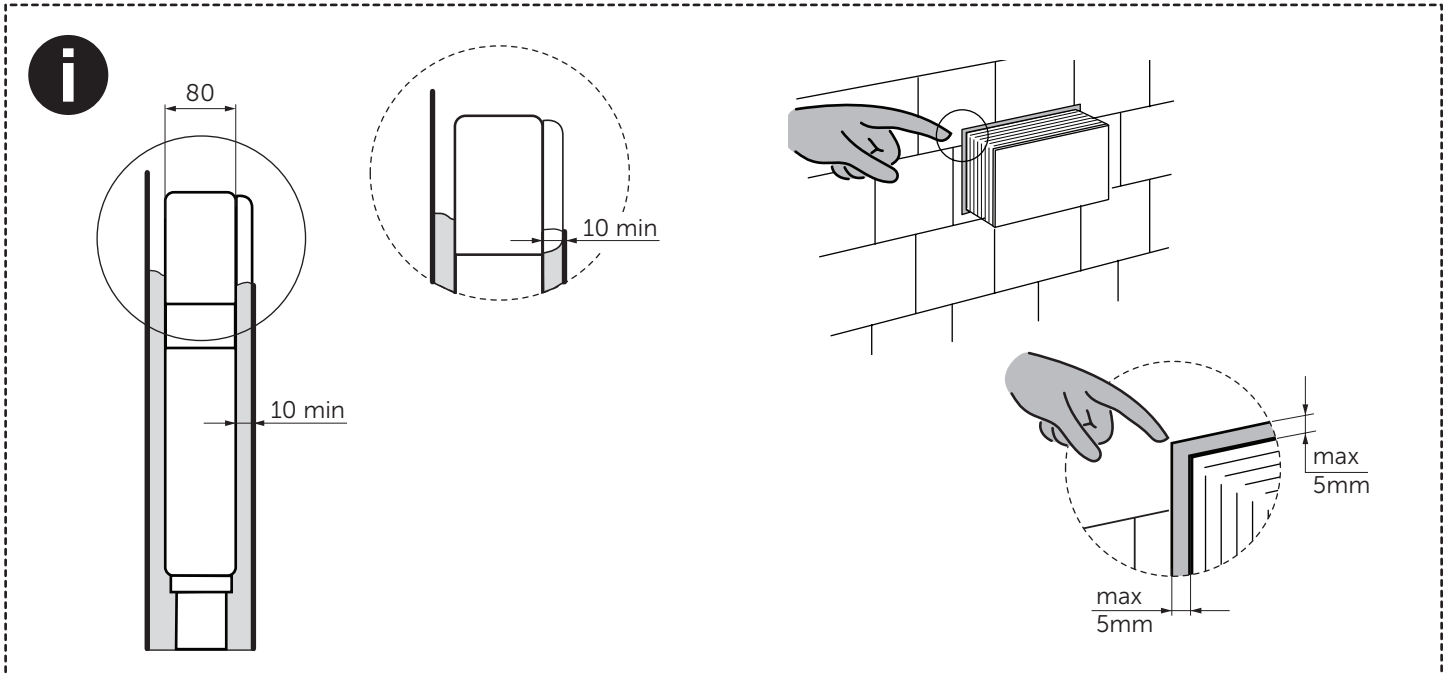

(dimensions in millimeters)

4

5

6

7

8

9

Ideal Standard International NV
 Corporate Village – Gent Building
 Da Vincilaan 2
 B1935 – Zaventem
 Belgium