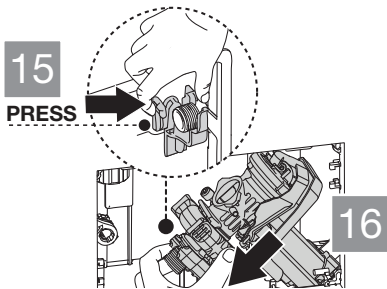

(dimensions in millimeters)

4

5

6

7

8

9

Ideal Standard International NV
 Corporate Village – Gent Building
 Da Vincilaan 2
 B1935 – Zaventem
 Belgium