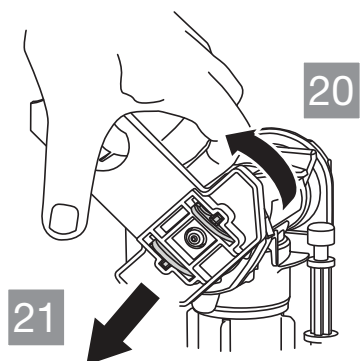

(dimensions in millimeters)

4

5

6

7

8

9

Ideal Standard International NV
 Corporate Village – Gent Building
 Da Vincilaan 2
 B1935 – Zaventem
 Belgium