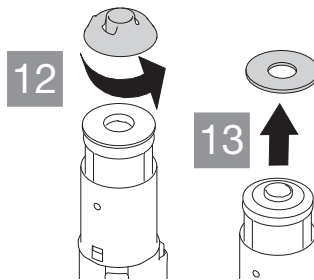

(dimensions in millimeters)

4

5

6

7

8

9

Ideal Standard International NV
 Corporate Village – Gent Building
 Da Vincilaan 2
 B1935 – Zaventem
 Belgium