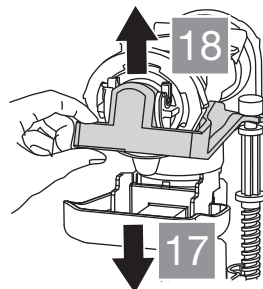

(dimensions in millimeters)

4

5

6

7

8

9

Ideal Standard International NV
 Corporate Village – Gent Building
 Da Vincilaan 2
 B1935 – Zaventem
 Belgium