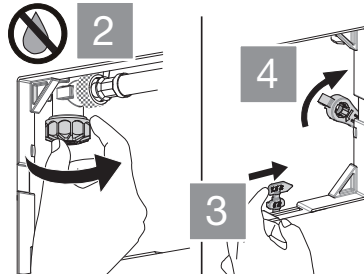

(dimensions in millimeters)

4

5

6

7

8

9

Ideal Standard International NV
 Corporate Village – Gent Building
 Da Vincilaan 2
 B1935 – Zaventem
 Belgium