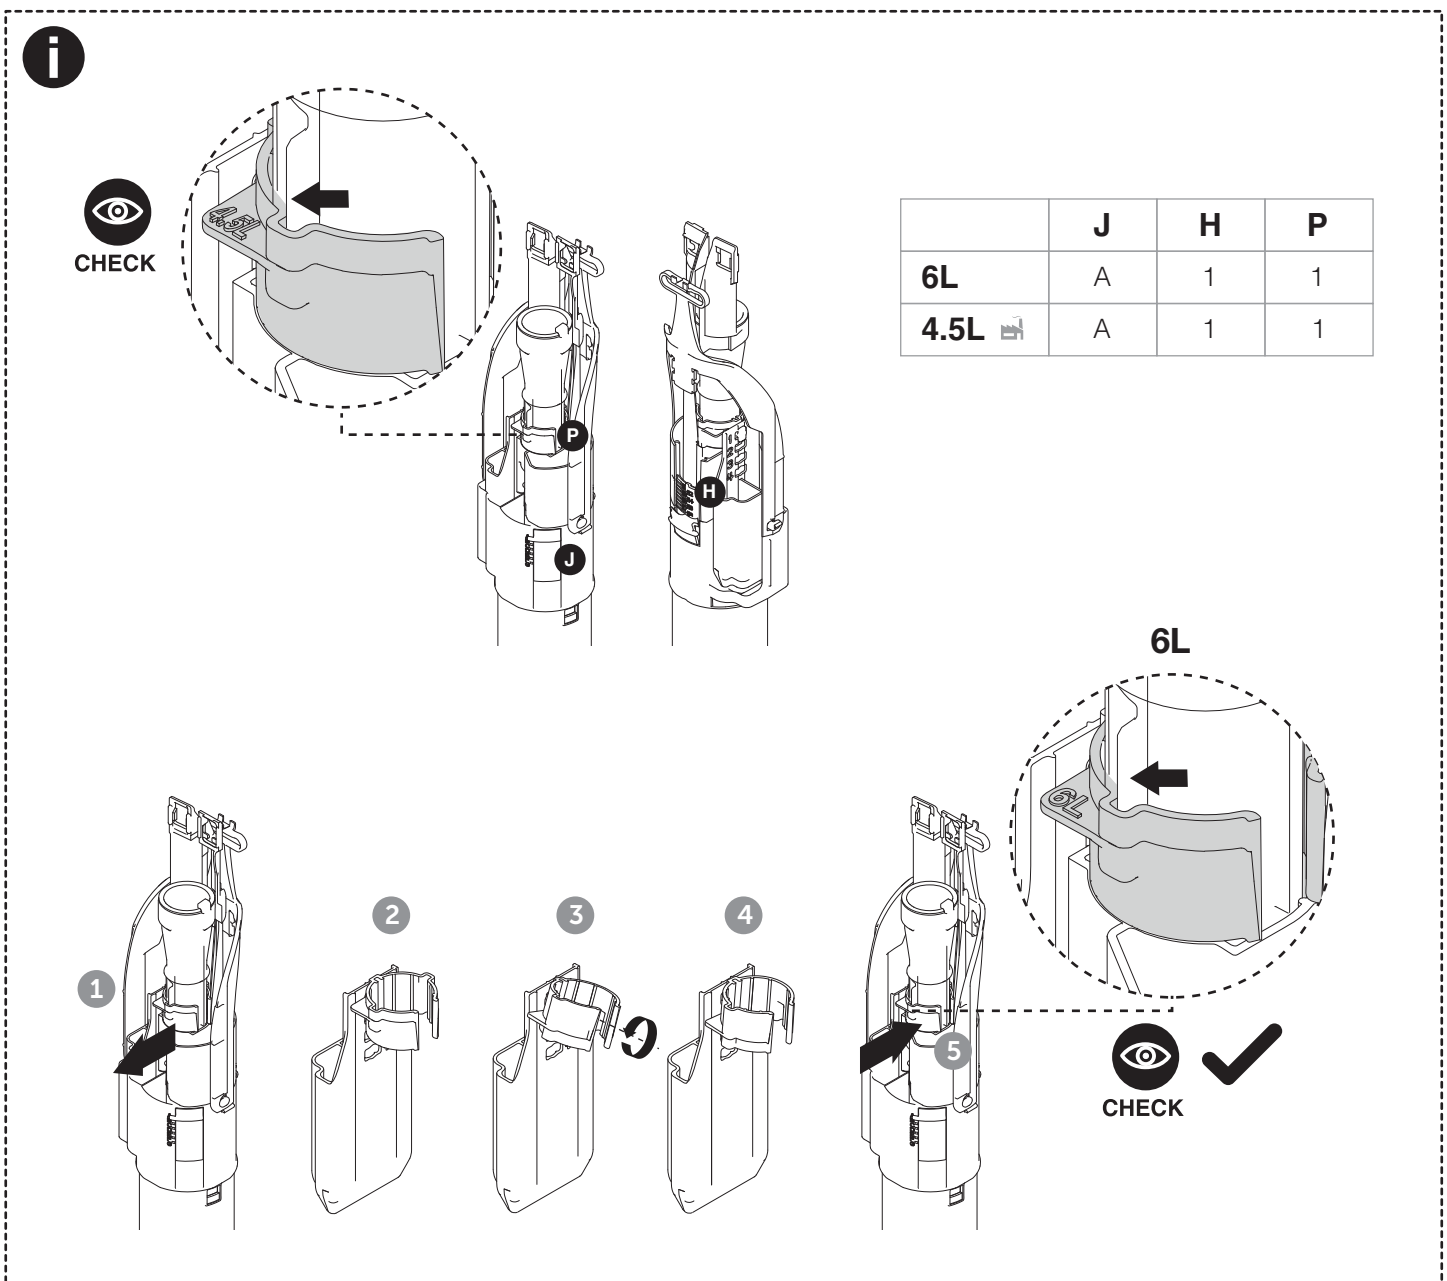

(dimensions in millimeters)

4

5

6

7

8

9

Ideal Standard International NV
 Corporate Village – Gent Building
 Da Vincilaan 2
 B1935 – Zaventem
 Belgium