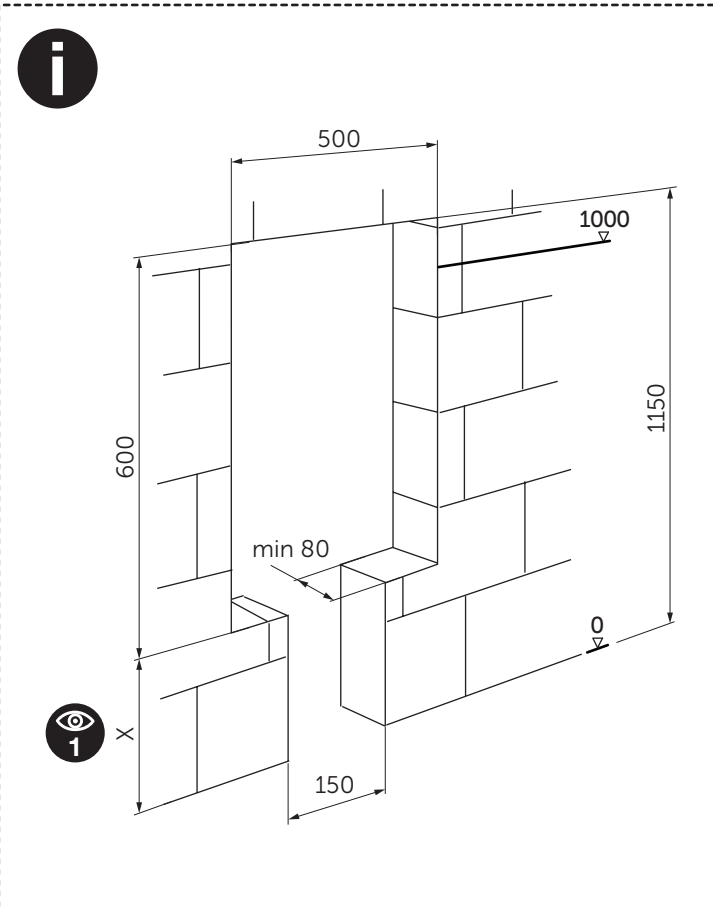

(dimensions in millimeters)

4

5

6

7

8

9

Ideal Standard International NV
 Corporate Village – Gent Building
 Da Vincilaan 2
 B1935 – Zaventem
 Belgium