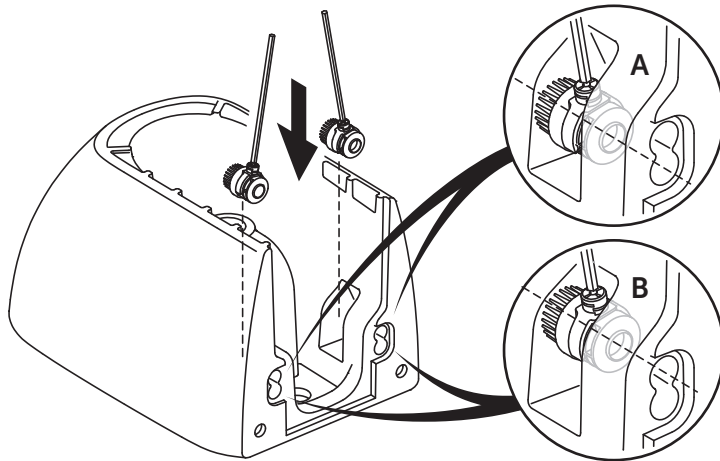

**T3504**  
**T3552**

360 x 530 x 300

**1**

**2**

**3**

**4**

**5**

Ideal Standard International NV  
Corporate Village - Gent Building  
Da Vincilaan 2  
1935 Zaventem - Belgium