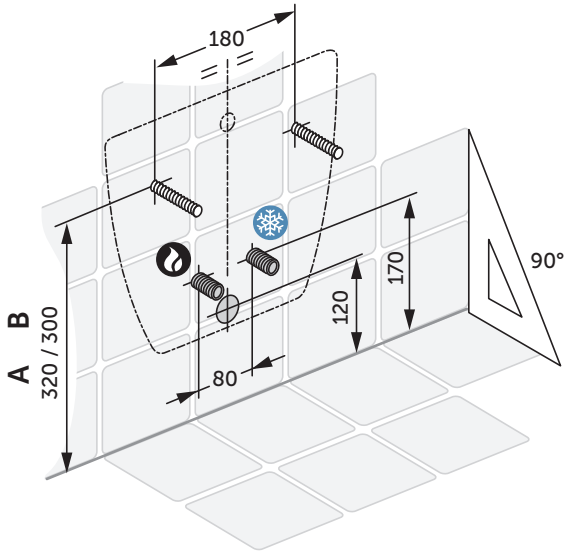

**T3504**  
**T3552**

360 x 530 x 300

**1**

**2**

**3**

**4**

**5**

Ideal Standard International NV  
Corporate Village - Gent Building  
Da Vincilaan 2  
1935 Zaventem - Belgium