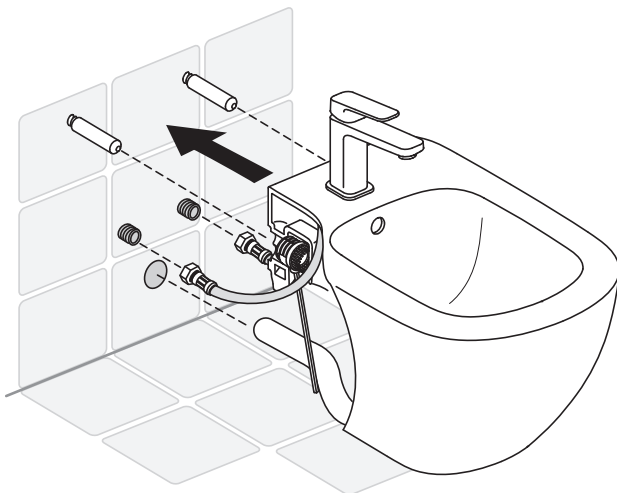

**T3504**  
**T3552**

360 x 530 x 300

**1**

**2**

**3**

**4**

**5**

Ideal Standard International NV  
Corporate Village - Gent Building  
Da Vincilaan 2  
1935 Zaventem - Belgium