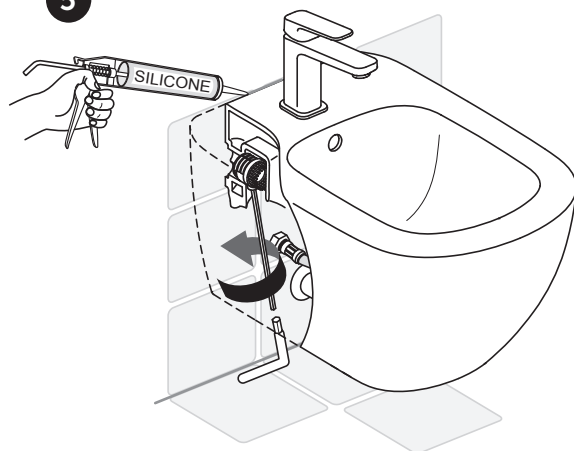

**T3504**  
**T3552**

360 x 530 x 300

**1**

**2**

**3**

**4**

**5**

Ideal Standard International NV  
Corporate Village - Gent Building  
Da Vincilaan 2  
1935 Zaventem - Belgium