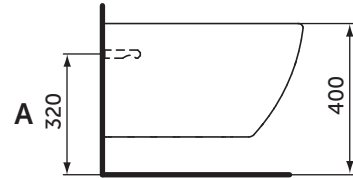

**T3504**  
**T3552**

360 x 530 x 300

**1**

**2**

**3**

**4**

**5**

Ideal Standard International NV  
Corporate Village - Gent Building  
Da Vincilaan 2  
1935 Zaventem - Belgium