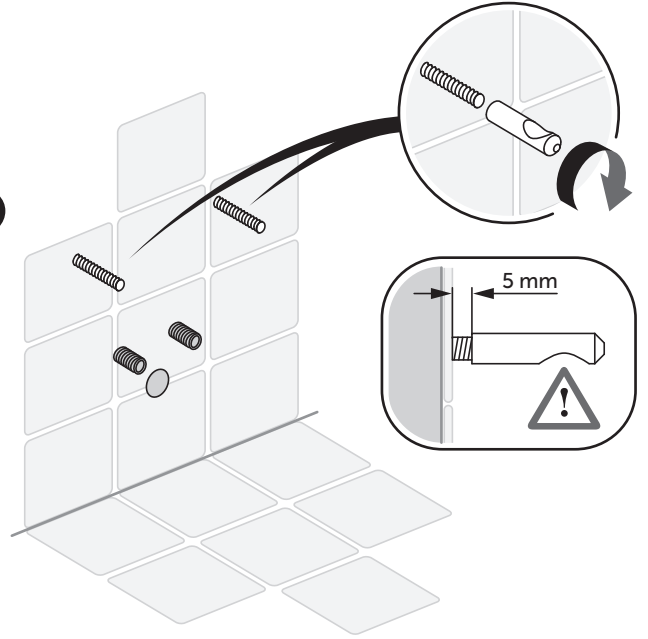

**T3504**  
**T3552**

360 x 530 x 300

**1**

**2**

**3**

**4**

**5**

Ideal Standard International NV  
Corporate Village - Gent Building  
Da Vincilaan 2  
1935 Zaventem - Belgium