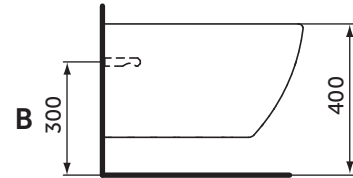

**T3504**  
**T3552**

360 x 530 x 300

**1**

**2**

**3**

**4**

**5**

Ideal Standard International NV  
Corporate Village - Gent Building  
Da Vincilaan 2  
1935 Zaventem - Belgium