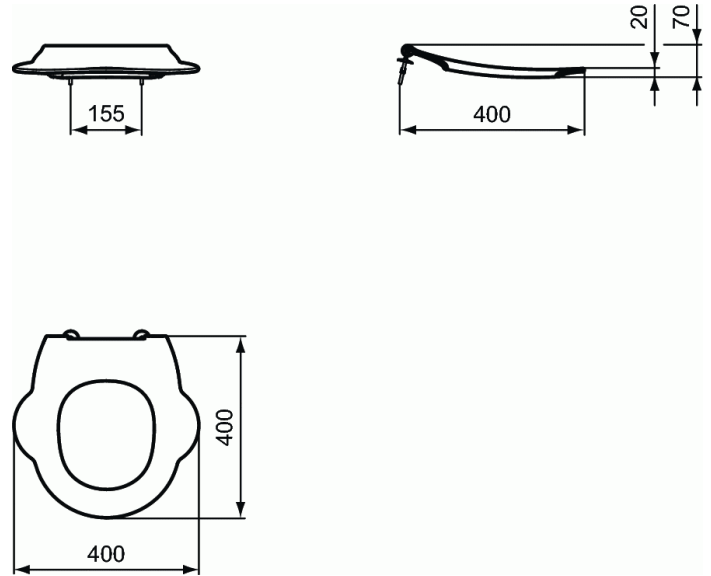

CONTOUR 21

THIN Seat Ring Only

THIN Seat Ring Only

Thermoplast (polypropylene)

VARIANTS

THIN Seat & cover

S4533

REQUIRED

floor standing BTW bowl - Rimless

S3123

FINISHES*

* 01 = Euro White, 36 = Blue, GQ = Red, 79 = Yellow