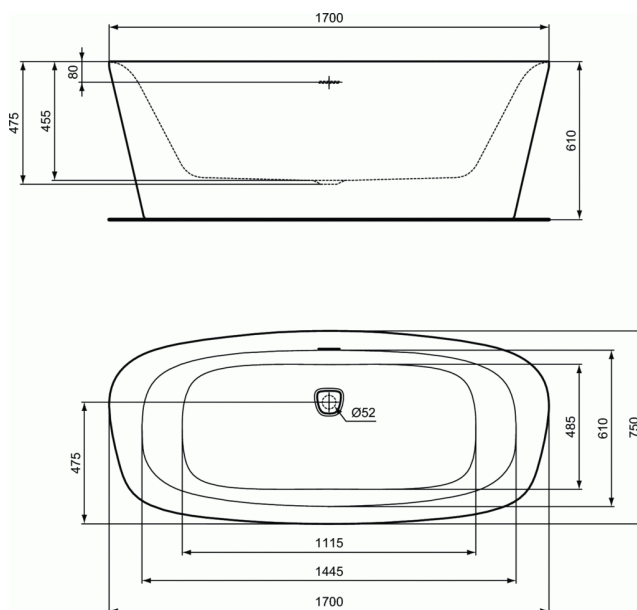

## DEA Freestanding Double-Ended Bathtub 170x75 cm

### Freestanding Double-Ended Bathtub 170x75 cm

5 mm, acrylic white

Click-Clack waste and overflow device included

Slot overflow

Weight: 62 kg

Water capacity: 185 L

EN 14 516