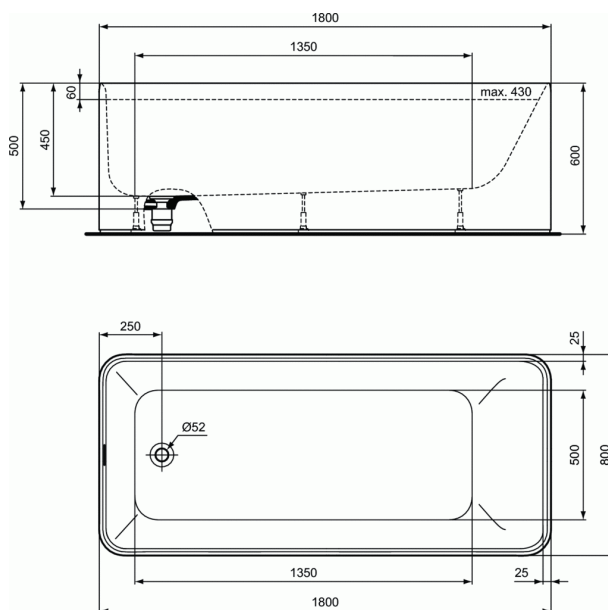

Cod produs K8830

CONCA

Conca solid surface matt freestanding bathtub 180x80 cm

Conca solid surface matt freestanding bathtub 180x80 cm

High quality composite 'solid surface' material - extremely stain & scratch resistant

Click Clack waste kit with solid surface cover included

Slot overflow - width: 80mm, height: 8mm

Weight: 175 kg

Water capacity 430l

CE conformity according to EN 14516

FINISAJ*

* EN =