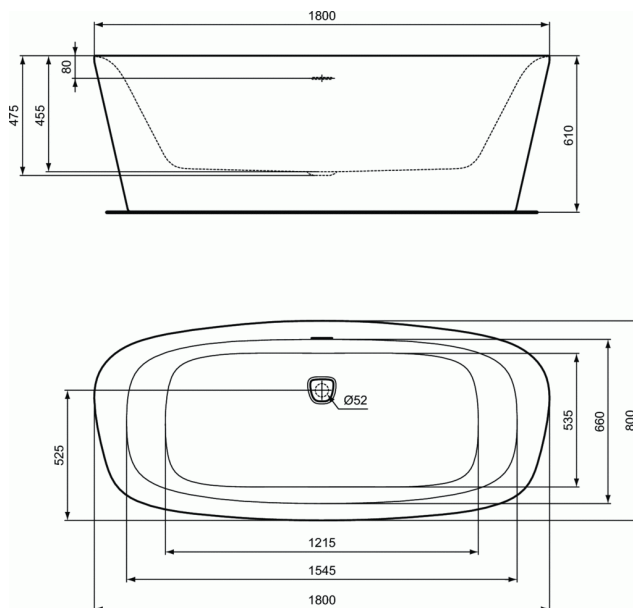

Cod produs K8721

DEA Freestanding Double-Ended Bathtub 180x80 cm

Freestanding Double-Ended Bathtub 180x80 cm

5 mm, acrylic white

Click-Clack waste and overflow device included

Slot overflow

Weight: 66 kg

Water capacity: 220 L