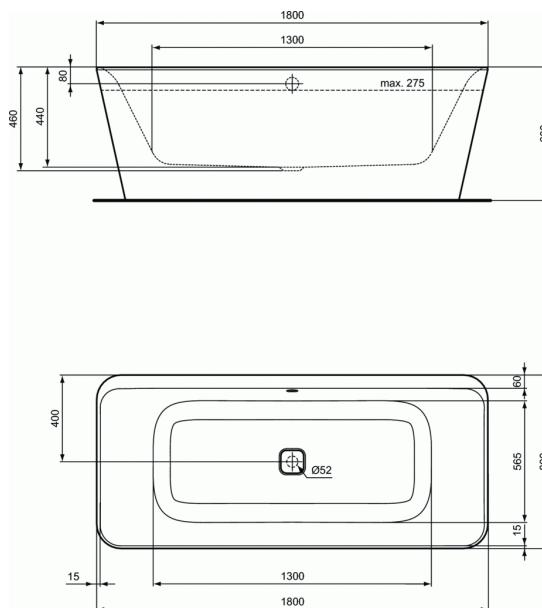

Cod produs K8726

## TONIC II Freestanding Double-Ended Bathtub 180x80 cm

### Freestanding Double-Ended Bathtub 180x80 cm

Freestanding Bathtub with Waste filler

5 mm, acrylic white

With drain and overflow set with bathtub filling function

Weight: 62 kg

Water capacity 275l

EN 14 516