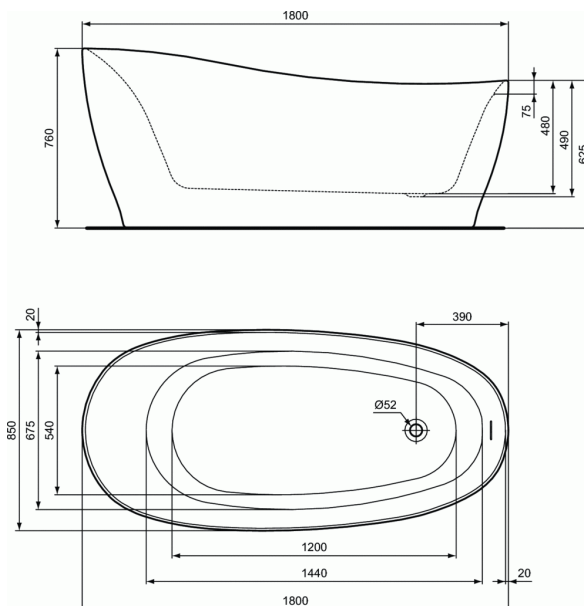

Cod produs K8715

AROUND AROUND

AROUND

FINISAJ*

* V1 = Alb Matasos (Alb Mat), 01 = Alb European, V2 = Negru Lucios