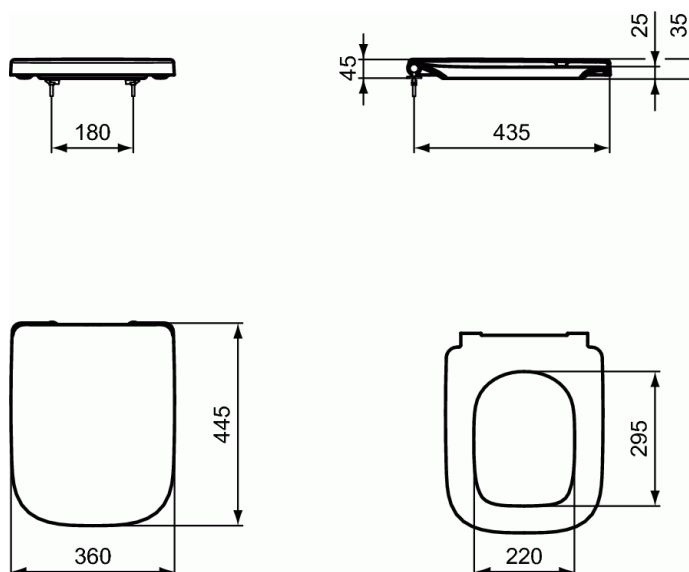

I.LIFE A

Seat and cover

Seat and cover

Seat and cover

Seat and cover, duroplast, metal hinges

FINISHES*

01

* 01 = Euro White