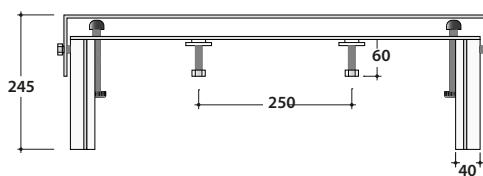

COD. DS141 MECCANISMO PER LAVABO
COD. DS141 DEVICE FOR BASIN

GLOBO

Cod. **DS141**
Meccanismo per lavabo inclinabile manuale
Manual inclinable mechanism for washbasin