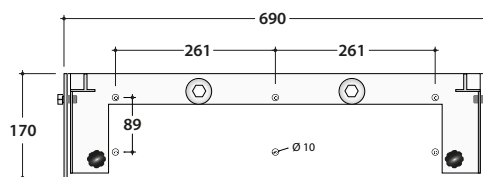

COD. DS141 MECCANISMO PER LAVABO
COD. DS141 DEVICE FOR BASIN

GLOBO

Cod. **DS141**
Meccanismo per lavabo inclinabile manuale
Manual inclinable mechanism for washbasin