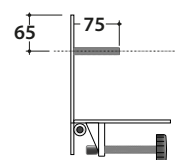

COD. DS141 MECCANISMO PER LAVABO
COD. DS141 DEVICE FOR BASIN

GLOBO

Cod. **DS141**
Meccanismo per lavabo inclinabile manuale
Manual inclinable mechanism for washbasin