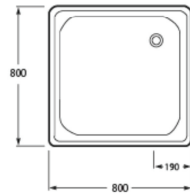

FAYANS

SHOWER TRAY 800X800X145

Item Number	Colour
WQ3N00310000002	white

Type: without box

Weight: 11,00 kg
Pcs/pallet: 50