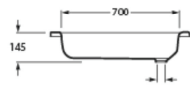

FAYANS

SHOWER TRAY 800X800X145

Item Number	Colour
WQ3N00310000002	white

Type: without box

Weight: 11,00 kg
Pcs/pallet: 50