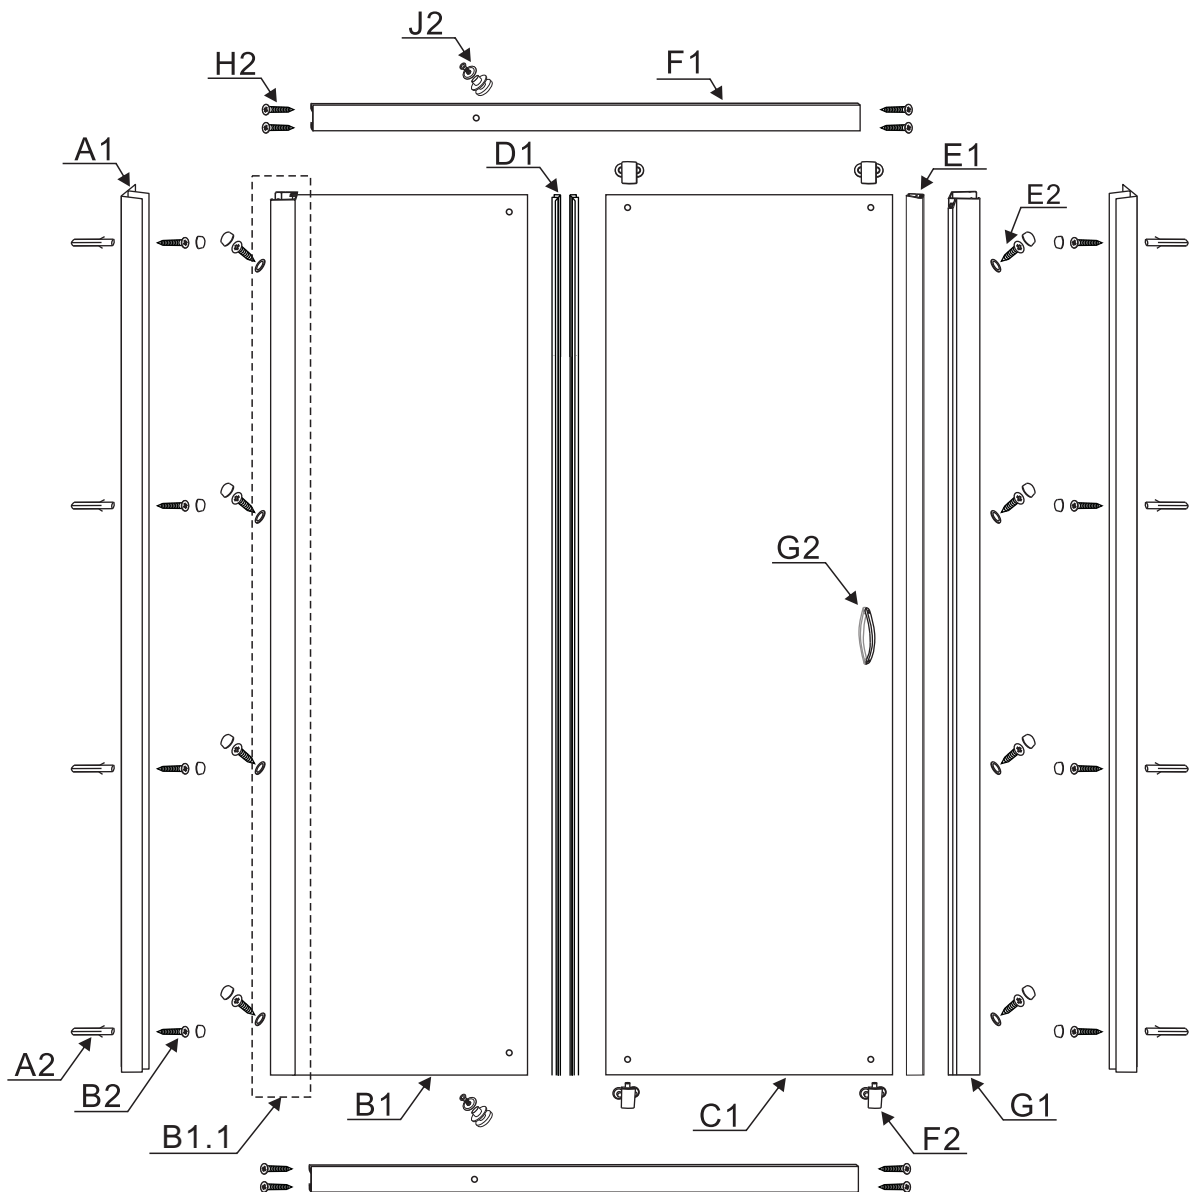

## Fixing kit include

Ref	Description	Qty
A1	WALL PROFILE	2
B1	FIXED GLASS	1
B1.1	VERTICAL PROFILE	1
C1	SLIDING DOOR	1
D1	VERTICAL SEAL FOR FIXED GLASS	2
E1	MAGNETIC SEAL	1
F1	ALUMINUM ALLOY TRACK	2
G1	ALUMINIUM ALLOY	1

Ref	Description	Illustration	Qty
A2	expandable wall plug		8
B2	4*25		8
E2	4*10		8
F2	wheel		2
G2	handle		1
H2	4*25		8
J2	Glass fixture sets		2