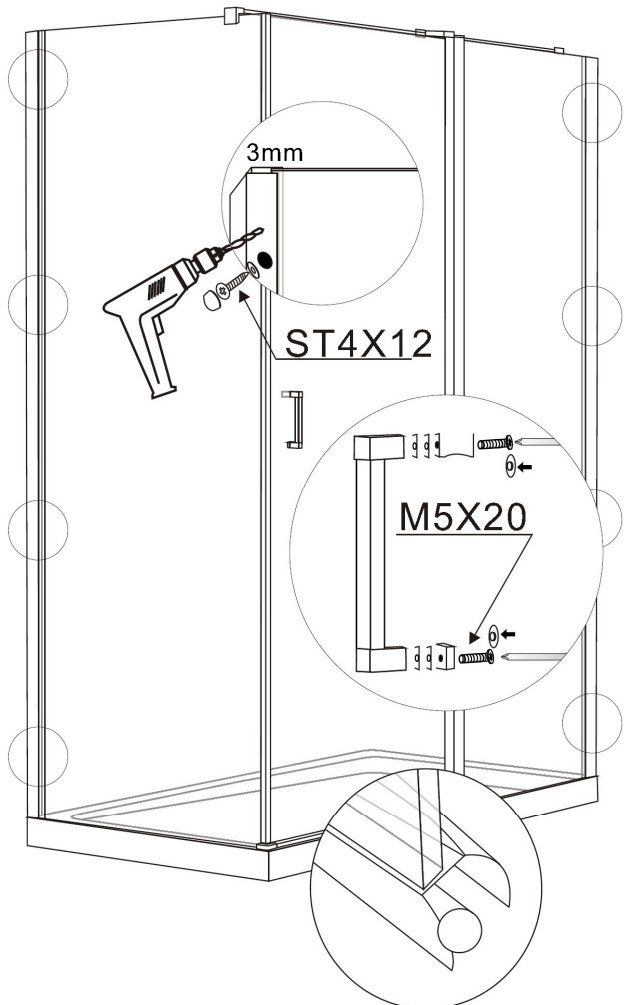

Model: **KL-002 120\*80**

Cod Romstal: 79CD3606

CABINA DREPTUNGHILARA ASCOT, PROFIL CROM, GEAM TRANSPARENT  
8mm, L.120xL.80xH.200cm

Model: **KL-002 140\*80**

Cod Romstal: 79CD3607

CABINA DREPTUNGHILARA ASCOT, PROFIL CROM, GEAM TRANSPARENT  
8mm, L.140xL.80xH.200cm

Cadita de dus nu este inclusa.  
The shower tray is not included.

In cazul montajului pe cadita de dus, se va realiza in prealabil montajul acesteia si apoi se poate incepe instalarea cabine de dus.  
In case that will be installed on a shower tray, first will be installed the shower tray and after that will be installed the shower enclosure.

# 5

6

7

8