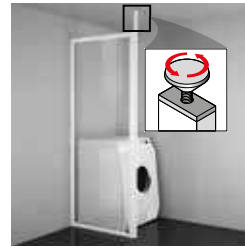

Ceiling profile

Special profile for ceiling fixing to be combined with ZEPHYRF5SP

Profile	Code	h 180 ↓ 265
Silver	SPA3102	

ATTENTION: In the chrome version the maximum height of profile is of 240 cm

Profile	Code	h 240
Chrome	SPA31240ST-K