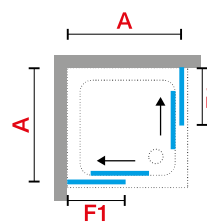

# ZEPHYROS A CORNER ENTRY SLIDER

CORNER ENTRY SHOWER ENCLOSURE, 2 SLIDING DOORS + 2 FIXED PANELS  
 TO COMPLETE A CORNER ENTRY, ORDER 2 SIDES (1 LEFT SIDE + 1 RIGHT SIDE)

Dimensions				Code	Glass		Profile type			
Size	Actual dimensions		Access		1	54	B	K	X	H
	<b>A</b>	<b>F1</b>	<b>*</b>		Clear	Smoked Grey	Silver	Chrome	Nickel	Black
<b>STANDARD</b>										
70	67 ↔ 70	30	32	<b>ZEPHYRA67L-</b>	●					
76	72 ↔ 75	33	36	<b>ZEPHYRA72L-</b>	●					
76	74 ↔ 77	34	39	<b>ZEPHYRA74L-</b>	●					
80	77 ↔ 80	35	39	<b>ZEPHYRA77L-</b>	●					
90	87 ↔ 90	40	46	<b>ZEPHYRA87L-</b>	●					
100	97 ↔ 100	45	53	<b>ZEPHYRA97L-</b>	●					
110	107 ↔ 110	50	53	<b>ZEPHYRA107L-</b>	●					
120	117 ↔ 120	55	67	<b>ZEPHYRA117L-</b>	●					
<b>OTHER SIZES</b>										
↔	82 ↔ 85	38	43	<b>ZEPHYRA82L-</b>						
↔	92 ↔ 95	43	50	<b>ZEPHYRA92L-</b>						
↔	102 ↔ 105	48	50	<b>ZEPHYRA102L-</b>						
↔	112 ↔ 115	53	53	<b>ZEPHYRA112L-</b>						

# ZEPHYROS F SIDE PANEL

SIDE PANEL FOR ZEPHYROS SHOWER DOORS

Dimensions		Code	Glass		Profile type			
Size	Actual dimensions		1	54	B	K	X	H
	<b>F</b>		Clear	Smoked Grey	Silver	Chrome	Nickel	Black
<b>STANDARD</b>								
70	68 ↔ 71	<b>ZEPHYRF68-</b>	●					
76	73 ↔ 76	<b>ZEPHYRF73-</b>	●					
80	76 ↔ 79	<b>ZEPHYRF76-</b>	●					
80	78 ↔ 81	<b>ZEPHYRF78-</b>	●					
90	88 ↔ 91	<b>ZEPHYRF88-</b>	●					
100	98 ↔ 101	<b>ZEPHYRF98-</b>	●					
120	118 ↔ 121	<b>ZEPHYRF118-</b>	●					
<b>OTHER SIZES</b>								
↔	83 ↔ 86	<b>ZEPHYRF83-</b>	●					
↔	93 ↔ 96	<b>ZEPHYRF93-</b>	●					

## HOW TO TAKE THE MEASUREMENTS

Take the measurements from wall to the external edge of the shower tray. Dimensions must be taken once the walls are finished and tiled, according to the above drawings.

Take the measurements from wall to wall at the bottom, at the middle and use the smallest dimension. Dimensions must be taken once the walls are finished and tiled, according to the above drawings.