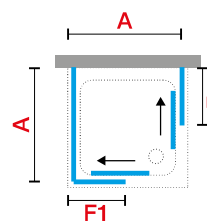

# ZEPHYROS A CORNER ENTRY SLIDER

CORNER ENTRY SHOWER ENCLOSURE, 2 SLIDING DOORS + 2 FIXED PANELS  
 TO COMPLETE A CORNER ENTRY, ORDER 2 SIDES (1 LEFT SIDE + 1 RIGHT SIDE)

Dimensions				Code	Glass		Profile type			
Size	Actual dimensions		Access		1	54	B	K	X	H
	<b>A</b>	<b>F1</b>	<b>*</b>		Clear	Smoked Grey	Silver	Chrome	Nickel	Black
<b>STANDARD</b>										
70	67 ↔ 70	30	32	<b>ZEPHYRA67L-</b>	●					
76	72 ↔ 75	33	36	<b>ZEPHYRA72L-</b>	●					
76	74 ↔ 77	34	39	<b>ZEPHYRA74L-</b>	●					
80	77 ↔ 80	35	39	<b>ZEPHYRA77L-</b>	●					
90	87 ↔ 90	40	46	<b>ZEPHYRA87L-</b>	●					
100	97 ↔ 100	45	53	<b>ZEPHYRA97L-</b>	●					
110	107 ↔ 110	50	53	<b>ZEPHYRA107L-</b>	●					
120	117 ↔ 120	55	67	<b>ZEPHYRA117L-</b>	●					
<b>OTHER SIZES</b>										
↔	82 ↔ 85	38	43	<b>ZEPHYRA82L-</b>						
↔	92 ↔ 95	43	50	<b>ZEPHYRA92L-</b>						
↔	102 ↔ 105	48	50	<b>ZEPHYRA102L-</b>						
↔	112 ↔ 115	53	53	<b>ZEPHYRA112L-</b>						

# ZEPHYROS F SIDE PANEL

SIDE PANEL FOR ZEPHYROS SHOWER DOORS

Dimensions		Code	Glass		Profile type			
Size	Actual dimensions		1	54	B	K	X	H
	<b>F</b>		Clear	Smoked Grey	Silver	Chrome	Nickel	Black
<b>STANDARD</b>								
70	68 ↔ 71	<b>ZEPHYRF68-</b>	●					
76	73 ↔ 76	<b>ZEPHYRF73-</b>	●					
80	76 ↔ 79	<b>ZEPHYRF76-</b>	●					
80	78 ↔ 81	<b>ZEPHYRF78-</b>	●					
90	88 ↔ 91	<b>ZEPHYRF88-</b>	●					
100	98 ↔ 101	<b>ZEPHYRF98-</b>	●					
120	118 ↔ 121	<b>ZEPHYRF118-</b>	●					
<b>OTHER SIZES</b>								
↔	83 ↔ 86	<b>ZEPHYRF83-</b>	●					
↔	93 ↔ 96	<b>ZEPHYRF93-</b>	●					

## HOW TO TAKE THE MEASUREMENTS

Take the measurements from wall to the external edge of the shower tray. Dimensions must be taken once the walls are finished and tiled, according to the above drawings.

Take the measurements from wall to wall at the bottom, at the middle and use the smallest dimension. Dimensions must be taken once the walls are finished and tiled, according to the above drawings.