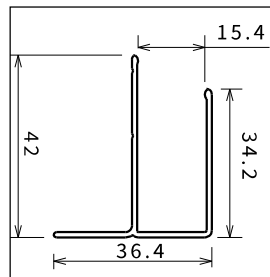

# ZEPHYROS F SIDE PANEL

SIDE PANEL FOR ZEPHYROS SHOWER DOORS

Dimensions		Code	Glass		Profile type			
Size	Actual dimensions		1	54	B	K	X	H
	<b>F</b>		Clear	Smoked Grey	Silver	Chrome	Nickel	Black
<b>STANDARD</b>								
70	68 ↔ 71	<b>ZEPHYRF68-</b>	●					
76	73 ↔ 76	<b>ZEPHYRF73-</b>	●					
80	76 ↔ 79	<b>ZEPHYRF76-</b>	●					
80	78 ↔ 81	<b>ZEPHYRF78-</b>	●					
90	88 ↔ 91	<b>ZEPHYRF88-</b>	●					
100	98 ↔ 101	<b>ZEPHYRF98-</b>	●					
120	118 ↔ 121	<b>ZEPHYRF118-</b>	●					
<b>OTHER SIZES</b>								
↔	83 ↔ 86	<b>ZEPHYRF83-</b>	●					
↔	93 ↔ 96	<b>ZEPHYRF93-</b>	●					

### Support bar

Dimensions	Code
15 cm	<b>R80LOU150-K</b>
25 cm	<b>R80LOU250-K</b>
35 cm	<b>R80LOU350-K</b>
45 cm	<b>R80LOU450-K</b>

### Ceiling profile

Special profile for ceiling fixing to be combined with ZEPHYRF5SP

Profile	Code	h 180 ↓ 265
Silver	<b>SPA3102</b>	

ATTENTION: In the chrome version the maximum height of profile is of 240 cm

## OVERALL DIMENSIONS FIXING PROFILES

**Standard profile**  
**A-R-F**

Profile	Code
Silver	<b>P01BHRAST-B</b>
Chrome	<b>P01BHRAST-K</b>
Black	<b>P01BHRAST-H</b>
Nickel	<b>P01BHRAST-X</b>

**Standard profile**  
**2P-G-B-S-S2-3P-2A**