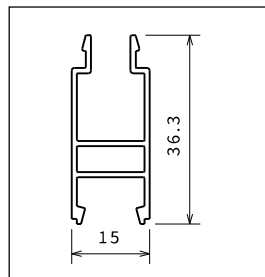

Extension profile
For all models

Profile	Code
Silver	P05HAAST3-B
Chrome	P05HAAST3-K
Black	P05HAAST3-H
Nickel	P05HAAST3-X