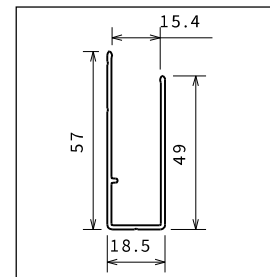

Extension Profile
(Adds 15 mm)

Profile	Code
Silver	P05BHST-B
Chrome	P05BHST-K
Black	P05BHST-H
Nickel	P05BHST-X