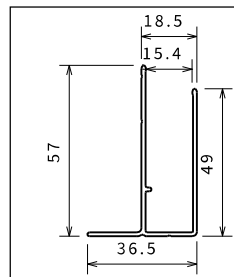

## OVERALL DIMENSIONS FIXING PROFILES

**Standard profile**  
**A-R-F**

Profile	Code
Silver	<b>P01BHRAST-B</b>
Chrome	<b>P01BHRAST-K</b>
Black	<b>P01BHRAST-H</b>
Nickel	<b>P01BHRAST-X</b>

**Standard profile**  
**2P-G-B-S-S2-3P-2A**

**Extension Profile**  
**(Adds 15 mm)**

Profile	Code
Silver	<b>P05BHST-B</b>
Chrome	<b>P05BHST-K</b>
Black	<b>P05BHST-H</b>
Nickel	<b>P05BHST-X</b>

**Extension Profile**  
**(Adds 15 mm)**

Profile	Code
Silver	<b>P05BHCS</b>
Chrome	<b>P05BHCS</b>
Black	<b>P05BHCS</b>
Nickel	<b>P05BHCS</b>

## HOW TO TAKE THE MEASUREMENTS

Take the measurements from wall to the external edge of the shower tray. Dimensions must be taken once the walls are finished and tiled, according to the above drawings.

Take the measurements from wall to wall at the bottom, at the middle and use the smallest dimension. Dimensions must be taken once the walls are finished and tiled, according to the above drawings.