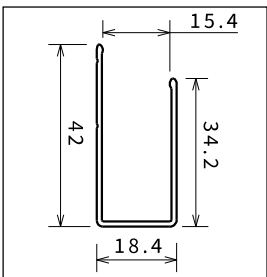

# ZEPHYROS F SIDE PANEL

SIDE PANEL FOR ZEPHYROS SHOWER DOORS

Dimensions		Code	Glass		Profile type			
Size	Actual dimensions		1	54	B	K	X	H
	<b>F</b>		Clear	Smoked Grey	Silver	Chrome	Nickel	Black
<b>STANDARD</b>								
70	68 ↔ 71	<b>ZEPHYRF68-</b>	●					
76	73 ↔ 76	<b>ZEPHYRF73-</b>	●					
80	76 ↔ 79	<b>ZEPHYRF76-</b>	●					
80	78 ↔ 81	<b>ZEPHYRF78-</b>	●					
90	88 ↔ 91	<b>ZEPHYRF88-</b>	●					
100	98 ↔ 101	<b>ZEPHYRF98-</b>	●					
120	118 ↔ 121	<b>ZEPHYRF118-</b>	●					
<b>OTHER SIZES</b>								
↔	83 ↔ 86	<b>ZEPHYRF83-</b>	●					
↔	93 ↔ 96	<b>ZEPHYRF93-</b>	●					

### Support bar

Dimensions	Code
15 cm	<b>R80LOU150-K</b>
25 cm	<b>R80LOU250-K</b>
35 cm	<b>R80LOU350-K</b>
45 cm	<b>R80LOU450-K</b>

### Ceiling profile

Special profile for ceiling fixing to be combined with ZEPHYRF5SP

Profile	Code	h 180 ↓ 265
Silver	<b>SPA3102</b>	

ATTENTION: In the chrome version the maximum height of profile is of 240 cm

## OVERALL DIMENSIONS FIXING PROFILES

**Standard profile**  
**A-R-F**

Profile	Code
Silver	<b>P01BHRAST-B</b>
Chrome	<b>P01BHRAST-K</b>
Black	<b>P01BHRAST-H</b>
Nickel	<b>P01BHRAST-X</b>

**Standard profile**  
**2P-G-B-S-S2-3P-2A**