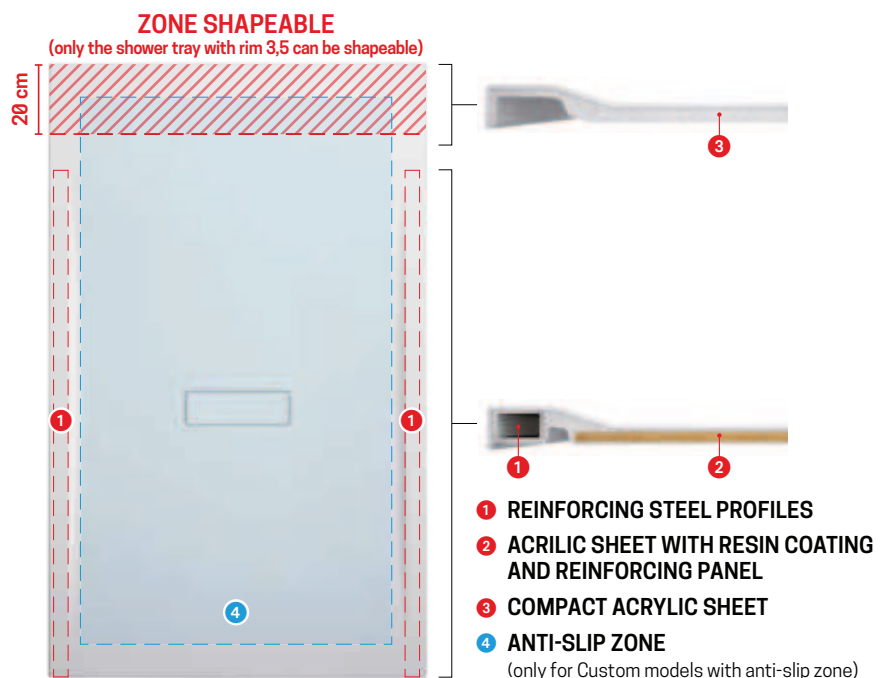

## AESTHETIC and FUNCTIONAL

The thickness is only 3.5 cm and the new waste system of 50 l/min, allows installations in support or flush floor, for maximum aesthetics and use.

Drain with exhaust flow 50 litres / minute with drain cover plate chromed stainless steel as standard

## ADAPTABLE

Shapeable to adapt to all architectural needs and available in 6 finishes and colors.

## SOLID and LIGHT

Steel bars run along the profiles of the plate for maintaining optimal flatness in any installation.