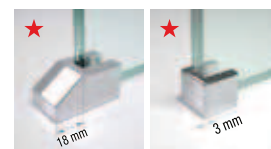

Bottom stabilizer

SUPPORT BAR OF CM 150 IS OPTIONAL (SEE PAG. 258)

OPTIONAL

Finishing	Code	Price
Silver	KUADHSFN-B	
Chrome	KUADHSFN-K	
Matt Black	KUADHSFN-H	
Matt White	KUADHSFN-U