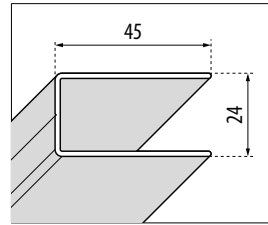

OVERALL DIMENSIONS FIXING PROFILES

Wall

Colour	Code
White	P01KUHST-A
Silver	P01KUHST-B
Chrome	P01KUHST-K
Black	P01KUHST-H