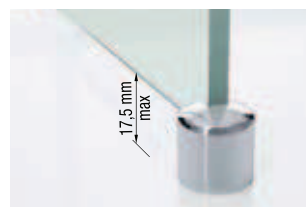

BASE LATCH INTERNAL TO THE SHOWER TRAY Ø 29 MM

For Kuadra HL

Code	Price
R05KUH1-K