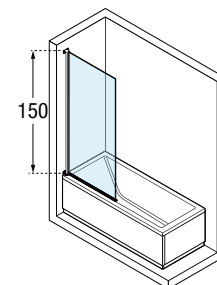

RIVIERA 2.0 1V

BATH SCREEN , FULL PIVOTING DOOR, REVERSIBLE

150 cm

6 mm

GLASS TYPE

Clear
code 1

PROFILE COLOURS

White
code A

Silver
code B

Dimensions	Code	Glass	Profile	
Actual size		1	A	B
A		Clear	White	Silver
70	RIV21V70-			
75	RIV21V75-			
80	RIV21V80-			
85	RIV21V85-			

TECHNICAL DATA

PROFILE COLOURS

White
code A-D

Silver
code B