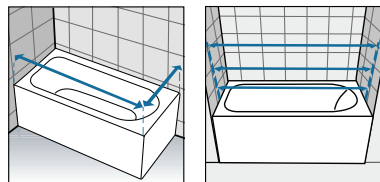

ACRYLIC

Circular
code 43
(only for: Aurora 3PV4,
2SV, VFL4)

Cascade
code 16
(only for: Aurora 9)

Ice
code 20
(only for: Riviera 2.0 2V
e 3V)

HOW TO TAKE THE MEASUREMENT

Dimension must be taken from the tiled wall to the external edge of the bathtub according to this drawing.