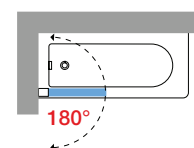

RIVIERA 2.0 1V

BATH SCREEN , FULL PIVOTING DOOR, REVERSIBLE

150 cm

6 mm

GLASS TYPE

Clear
code 1

PROFILE COLOURS

White
code A

Silver
code B

Dimensions	Code	Glass	Profile	
Actual size		1	A	B
A		Clear	White	Silver
70	RIV21V70-			
75	RIV21V75-			
80	RIV21V80-			
85	RIV21V85-			

TECHNICAL DATA

PROFILE COLOURS

White
code A-D

Silver
code B