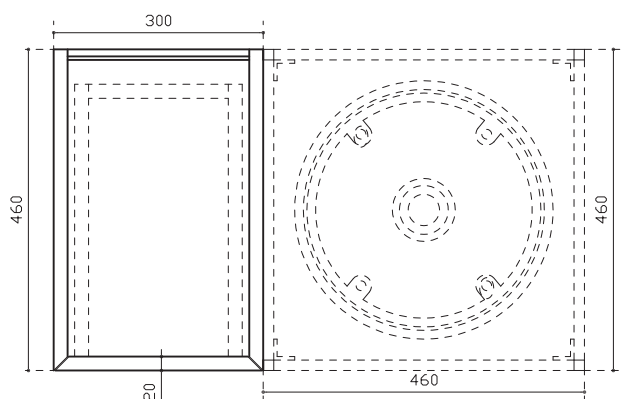

Art. 2062

INFO

CONTENITORE 2 CASSETTI
Side Cabinet 2 Drawers

REVISIONE 1.0
Silvano Mariano

DATA
08/02/2019

COLORI

- BIANCO MATT**
Matt White cod. **2062BM**
- NERO MATT**
Matt Black cod. **2062NM**
- FANGO**
Matt mud cod. **2062FA**
- SABBIA**
Sand cod. **2062SA**
- MOKA**
Matt dark brown cod. **2062MK**

NOTA

CONTENITORE SOSPESO CON N.2 CASSETTI, COLLOCABILE A DESTRA O A SINISTRA DEL LAVABO.

Wall hung side cabinet with 2 drawers which can be placed on the right or left of washbasin structure. Fixing kit included.