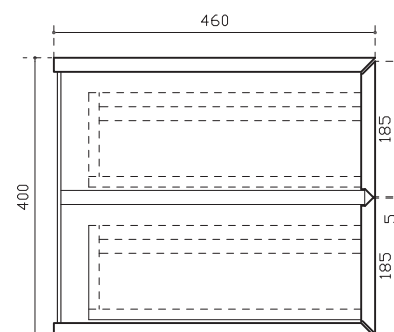

Vista laterale
Lateral View

ATTENZIONE:
Galassia Spa persegue la filosofia di migliorare i prodotti aggiungendo nuovi materiali, innovazioni progettuali e tecnologie produttive. L'azienda si riserva di cambiare schede tecniche e caratteristiche di funzionamento degli articoli in ogni momento e senza necessità di preavviso. I pesi possono subire variazioni del 20%.

ATTENTION:
Galassia Spa is constantly improving its products by adding new materials, new projects and modern production technologies. The company reserves the right to change any technical specifications/ dimension and/or operating characteristics of the products at any time and without giving notice. the ceramic items weight may vary up to 20%