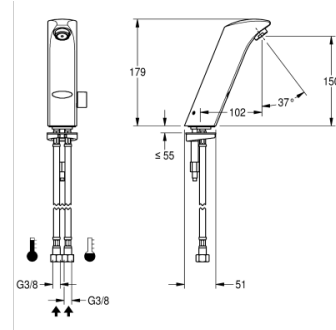

ELECTRONIC WASHBASIN MIXER: AQUA130

AQUA130 | 2000067773

ARTICLE GROUP : **AQUA130** | ARTICLE FAMILY : **Electronic taps** | PRODUCT GROUP : **Taps** | MODEL RANGE : **AQUA**

PROTRONIC-S battery-supplied washbasin mixer with touch-free operation, DN 15, noise group I, with aerator and integrated flow control, for connection to hot and cold water supply, polished chromium-plated brass. With temperature selection lever and conversion set for concealed mixing device, 6 V battery.

TECHNICAL DATA

calculation flow rate cold water	0.07 litre per second
calculation flow rate hot water	0.07 litre per second
default automatic hygiene flushing	not activated
default flow time	60.00 seconds
depressurised	NO
functional principle	ELECTRONIX-C
gross weight	2.00 kg
diameter nominal	DN 15
material fitting	BRASS
minimum flow pressure	1.00 bar
type of mixing	Yes
net weight	1.90 kg
power supply connection	BATTERY-6-V
position of power connection	from bottom
protective system IP	IP65
protective shutdown	YES
sound insulation	no
spout projection	102.00 mm
surface finish fitting	CHROMISED
surface material	chrome
thermal disinfection	no
type of mounting	TAPHOLE
type of operation	SENSOR-OPERATION
type of sensor	OPTO-ELEC-SENSOR
type of tap	PILLAR-TAB
volume flow rate at 3 bar	0.10 litre per second