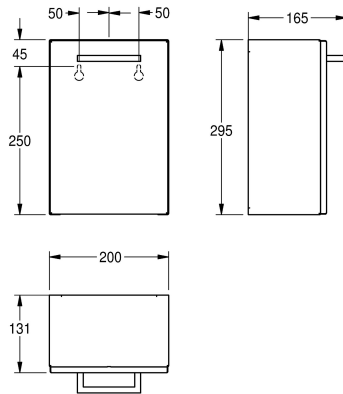

## KWC RODAN

Hygiene waste bin for wall mounting

Modell-Linie: RODAN | RODX611

Accessories | Hygiene bins

### KWC-No.

**2000090063**

Dimensions 200 x 295 x 165 mm (W x H x D)

Sanitary towel and disposal bin for wall mounting, stainless steel, surface satin finished, material thickness 0.8 mm, folded front cover, approx. 3.7 liter capacity, removable plastic container inside,

includes stainless steel screws and dowels.

Dimensions 200 x 295 x 165 mm (W x H x D)

### Technical Data

bag holder
filling volume
lid
lock
material
material code
material thickness
overall depth
overall height
overall width
surface finish
type of fixing
type of mounting

no
3.7 Liter
yes
no lock
stainless steel
1.4301 Chrome Nickel steel V2A
0.8 mm
165 mm
295 mm
200 mm
satin finished
screw
wall mounting