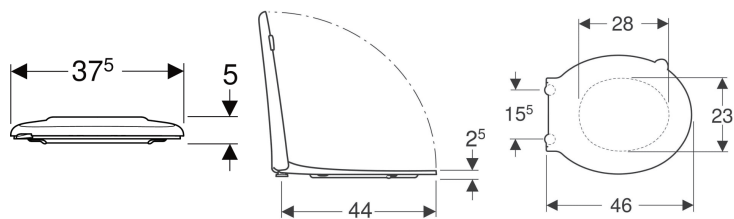

Geberit Selnova Comfort WC seat, barrier-free, antibacterial, fastening from above

Example image

Characteristics

- Barrier-free
- With hinge bar made of stainless steel
- Overlapping WC lid

- Antibacterial

Technical data

Product material	Duroplast
Fastening distance	15.5 cm

Art. no.	Colour / surface	Soft-closing mechanism	Fastening	Hinge material
501.559.01.1	white	no	from above	Stainless steel
501.560.01.1	carmine red	no	from above	Stainless steel