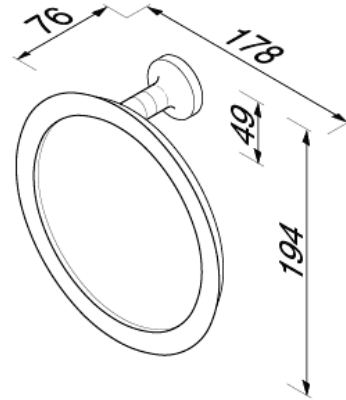

Tone collection

917304-02 Towel ring

Finish: chrome
Concealed fixing
76x178x194 mm

Slender, compact and elegant; these are the words that typify Tone. Thanks to its alluring simplicity and smart design, Tone is suitable for both modern and sumptuous interiors. The elegant curves are subtle and strong, and modest and powerful enough to make any bathroom shine. Tone is available in chrome and gold.