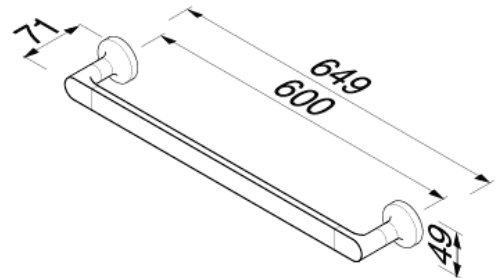

Tone collection

917307-02-60
Towel rail 60 cm

Finish: chrome
Concealed fixing
649x71x49 mm

Slender, compact and elegant; these are the words that typify Tone. Thanks to its alluring simplicity and smart design, Tone is suitable for both modern and sumptuous interiors. The elegant curves are subtle and strong, and modest and powerful enough to make any bathroom shine. Tone is available in chrome and gold.

The products from Tone collection are made from:
chrome plated zamac
chrome plated aluminium
chrome plated stainless steel