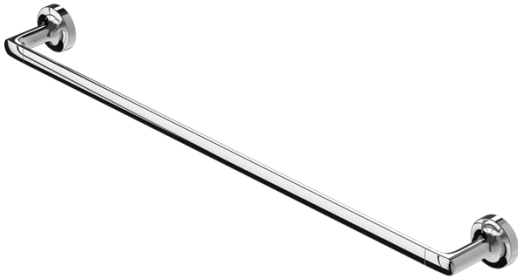

Tone collection

917307-02-60
Towel rail 60 cm

Finish: chrome
Concealed fixing
649x71x49 mm

Slender, compact and elegant; these are the words that typify Tone. Thanks to its alluring simplicity and smart design, Tone is suitable for both modern and sumptuous interiors. The elegant curves are subtle and strong, and modest and powerful enough to make any bathroom shine. Tone is available in chrome and gold.

The products from Tone collection are made from:
chrome plated zamac
chrome plated aluminium
chrome plated stainless steel