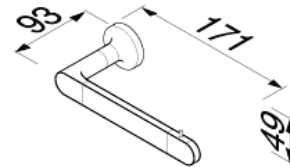

## 917309-02-R Toilet roll holder

Finish: chrome  
Right version (fixation on left)  
Concealed fixing  
171x93x49 mm

Slender, compact and elegant; these are the words that typify Tone. Thanks to its alluring simplicity and smart design, Tone is suitable for both modern and sumptuous interiors. The elegant curves are subtle and strong, and modest and powerful enough to make any bathroom shine. Tone is available in chrome and gold.