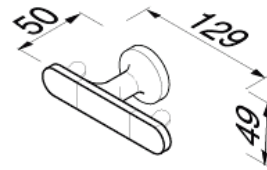

## Tone collection

**917315-02**  
**Hook, double**

---

---

Finish: chrome  
Concealed fixing  
129x50x49 mm

---

Slender, compact and elegant; these are the words that typify Tone. Thanks to its alluring simplicity and smart design, Tone is suitable for both modern and sumptuous interiors. The elegant curves are subtle and strong, and modest and powerful enough to make any bathroom shine. Tone is available in chrome and gold.