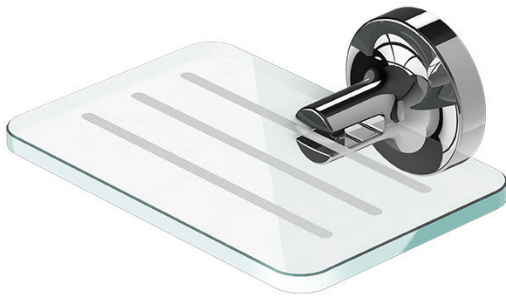

Tone collection

917343-02 Soap holder

Finish: chrome
Concealed fixing
6mm clear tempered glass
130x111x49 mm

Slender, compact and elegant; these are the words that typify Tone. Thanks to its alluring simplicity and smart design, Tone is suitable for both modern and sumptuous interiors. The elegant curves are subtle and strong, and modest and powerful enough to make any bathroom shine. Tone is available in chrome and gold.

The products from Tone collection are made from:
chrome plated zamac
chrome plated aluminium
chrome plated stainless steel