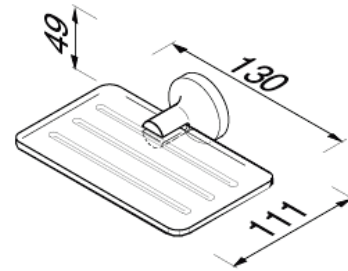

Tone collection

917343-02 Soap holder

Finish: chrome
Concealed fixing
6mm clear tempered glass
130x111x49 mm

Slender, compact and elegant; these are the words that typify Tone. Thanks to its alluring simplicity and smart design, Tone is suitable for both modern and sumptuous interiors. The elegant curves are subtle and strong, and modest and powerful enough to make any bathroom shine. Tone is available in chrome and gold.