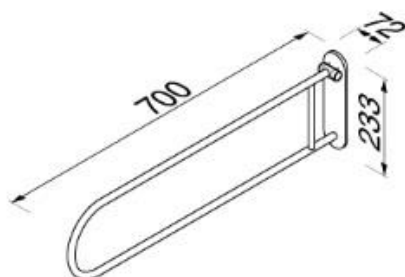

## Comfort & Safety collection

915804-02  
Folding Handle

- Stainless Steel 304
- Tube: Ø 25 mm (1 inch)
- Finish: Chrome
- Concealed fixing
- Guarantee 12 years
- CE EG 93/42
- Maximum capacity 150 kg

Safety  
Regular  
Product  
Surveillance

www.tuv.com  
ID 0000034908

700x223x72 mm

Quality has proven to be of decisive importance in recent years, which is why we can offer a 12-year warranty period for our chrome products. The entire selection is developed in Amersfoort. Geesa is certified according to the ISO 9001-2008 standard for design, productions and the delivery of bathroom accessories. Geesa reserve the right to change product specification.