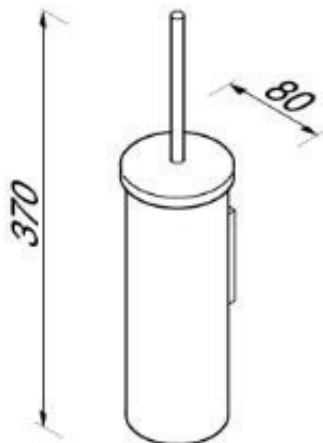

Nemox collection

916511-66

Toilet brush holder,

- Finish: matt black
- Concealed fixing
- Wall mounted
- Guarantee 5 year
- Material: stainless steel

- 370x80x80 mm

Quality has proven to be of decisive importance in recent years, which is why we can offer a 12-year warranty period for our chrome products. The entire selection is developed in Amersfoort. Geesa is certified according to the ISO 9001-2008 standard for design, productions and the delivery of bathroom accessories. 07/2017