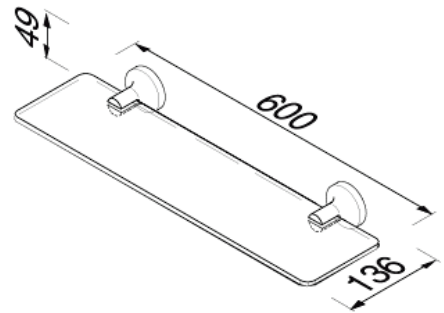

## 917301-02-60 Shelf holder 60 cm

Finish: chrome  
Concealed fixing  
6mm clear tempered glass  
600x136x49 mm

Slender, compact and elegant; these are the words that typify Tone. Thanks to its alluring simplicity and smart design, Tone is suitable for both modern and sumptuous interiors. The elegant curves are subtle and strong, and modest and powerful enough to make any bathroom shine. Tone is available in chrome and gold.