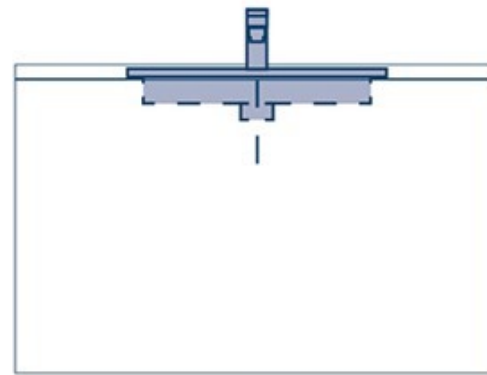

510×425×210 mm
LT-6005

under counter mounted