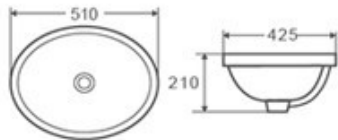

510×425×210 mm
LT-6005

under counter mounted