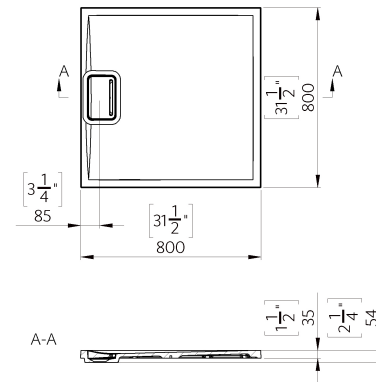

Texture:

According to norms:

- **Resistance to changes of temperature**
  European Norm EN 14527
- **Sound insulative**
  VDI 4100 and DIN 4109 norm
- **ECO packaging**
- **Antibacterial**
  ISO 22196
- **CE**
  Product complies with European norms

Technical data:

Item number:	624881082033
Installation type:	Floor, Feet
Shape:	Square
Dimensions:	L: 800 mm W: 800 mm H: 35 mm
Dolomite cover:	Yes
Surface:	Matt
Texture:	None
Net weight:	23.6 kg
Outflow diameter:	52 mm

Drawings:

Available in colors:

Optional accessories:

Sound insulative	Safe antislip	Possible to install to the floor-level or direct on the tiles	Possible to install on feet
Stable, doesn't bend under the weight	Barrier free access	Easy installation	Easy to clean
Antibacterial	Durable