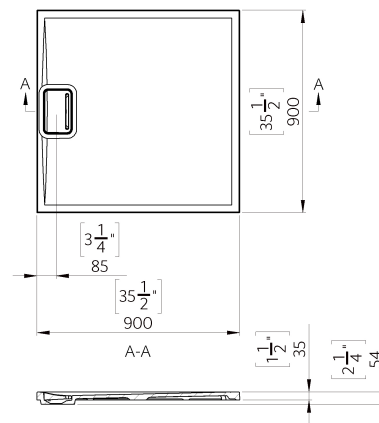

ST 0008 900x900

Texture:

According to norms:

- **Resistance to changes of temperature**
  European Norm EN 14527
- **Sound insulative**
  VDI 4100 and DIN 4109 norm
- **ECO packaging**
- **Antibacterial**
  ISO 22196
- **CE**
  Product complies with European norms

Technical data:

Item number:	631222092033
Installation type:	Floor, Feet
Shape:	Square
Dimensions:	L: 900 mm W: 900 mm H: 35 mm
Material:	Mineral Composite
Dolomite cover:	Yes
Surface:	Matt
Texture:	None
Net weight:	31 kg
Outflow diameter:	52 mm

Drawings:

Available in colors:

Optional accessories:

- Sound insulative
- Safe antislip
- Possible to install to the floor-level or direct on the tiles
- Possible to install on feet
- Stable, doesn't bend under the weight
- Barrier free access
- Easy installation
- Easy to clean
- Antibacterial
- Durable