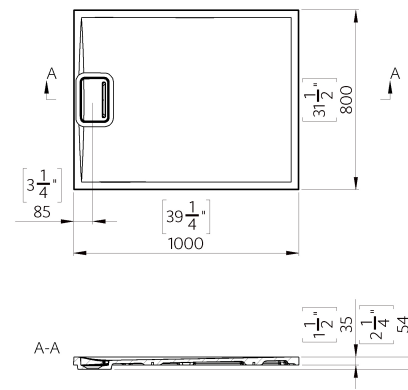

Texture:

According to norms:

- **Resistance to changes of temperature**
  European Norm EN 14527
- **Sound insulative**
  VDI 4100 and DIN 4109 norm
- **ECO packaging**
- **Antibacterial**
  ISO 22196
- **CE**
  Product complies with European norms

Technical data:

Item number:	624881103033
Installation type:	Floor, Feet
Shape:	Rectangle
Dimensions:	L: 1000 mm W: 800 mm H: 35 mm
Material:	Mineral Composite
Dolomite cover:	Yes
Surface:	Matt
Texture:	None
Net weight:	28.9 kg
Outflow diameter:	52 mm

Drawings:

Available in colors:

Optional accessories:

- Sound insulative
- Safe antislip
- Possible to install to the floor-level or direct on the tiles
- Possible to install on feet
- Stable, doesn't bend under the weight
- Barrier free access
- Easy installation
- Easy to clean
- Antibacterial
- Durable