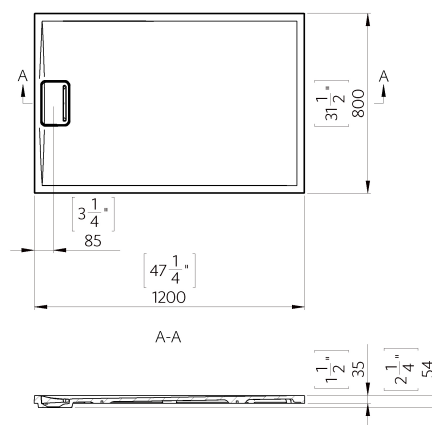

ST 0008 1200x800

Texture:

According to norms:

- **Resistance to changes of temperature**
  European Norm EN 14527
- **Sound insulative**
  VDI 4100 and DIN 4109 norm
- **ECO packaging**
- **Antibacterial**
  ISO 22196
- **CE**
  Product complies with European norms

Technical data:

Item number:	62488123033
Installation type:	Floor, Feet
Shape:	Rectangle
Dimensions:	L: 1200 mm W: 800 mm H: 35 mm
Overflow:	Without
Dolomite cover:	Yes
Surface:	Matt
Net weight:	35.4 kg
Outflow diameter:	52 mm

Drawings:

Available in colors:

Optional accessories:

FEET FOR SHOWER TRAY - 8 PIECES

- Sound insulative
- Safe antislip
- Possible to install to the floor-level or direct on the tiles
- Possible to install on feet
- Stable, doesn't bend under the weight
- Barrier free access
- Easy installation
- Easy to clean
- Antibacterial
- Durable