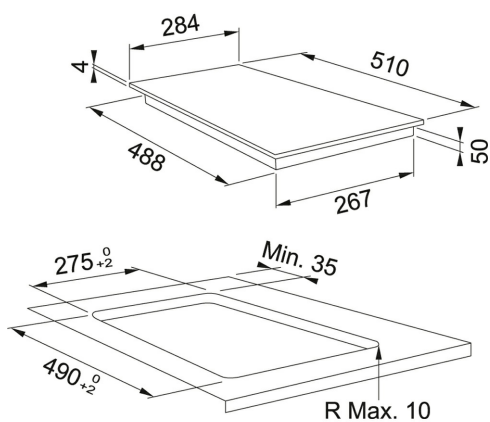

Cristal Negru | 108.0606.106

FAMILY : **Plite** | FINISH : **Cristal Negru** | SERIE : **Smart** | MODEL : **FSM 302 I BK** | INSTALLATION TYPE : **Pe blat/la nivelul blatului** | FEATURES : **Functii speciale**

DATE TEHNICE

Type	ELECTRIC
Number of Heating Zones	2
Power Positions	9+Booster
Putere (W)	3.6 kW
Lungime	510,00 mm
Latime	284,00 mm
Comanda	TOUCH-CONTROL
Power Management	2.5 - 3.6 KW
Timer	Da / pentru toate zonele
Tensiune	220-240V 50-60Hz
Adjustable Power	Yes
Booster	Yes
Automatic Cooking	Yes