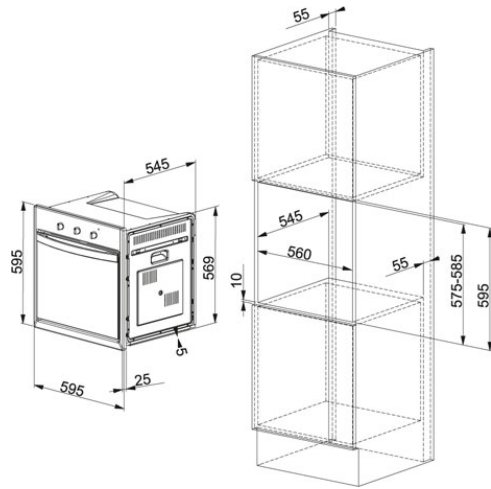

Crystal Glass Black | 116.0538.422

FAMILY : Ovens | SERIE : Crystal | MODEL : CR 86 M BK/F | FINISH : Glass Black | INSTALLATION TYPE : Built-in | PRODUCT LINE : Crystal

TECHNICAL DATA

Height Overall	595.00 mm
Width overall	597.00 mm
Depth Overall	565.00 mm
Type of control	ELECTRO-MECHANIC
Number of Functions	8+1
Brightness	1x Lateral lamp
Capacity	66 litres
Supplied	1 drip-tray, 1 deep drip-tray, 1 grill
Glass	3
Timer	Electronic
Energy Class	A
Max. Power	2.85-KW
Clock	Digital