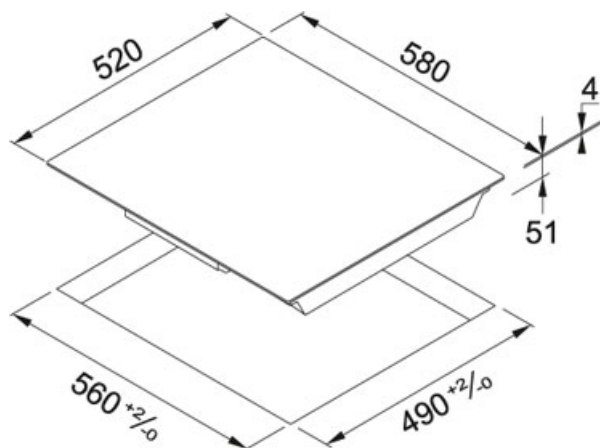

Cristal Negru | 108.0492.680

FAMILY : Plite | FINISH : Cristal Negru | SERIE : Smart | MODEL : FHSM 604 4I BK | INSTALLATION TYPE : Semifilo

DATE TEHNICE

Putere maxima absorbita (kWh)	6,75 KW
Putere (W)	1 x Ø 175mm-1400W 2 x Ø 175mm-1400W Booster 1850W 1 x Ø 215mm-1850W Booster 2100W
Adancime decupaj	51,00 mm
Comanda	TOUCH-CONTROL