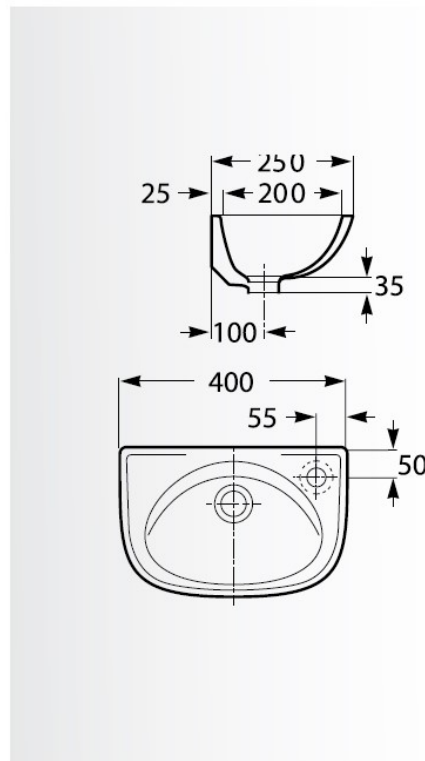

WASHBASIN 400

with right taphole

Item Number

Colour

H8157200001061

white

Recommended fixation kit:

Item Number