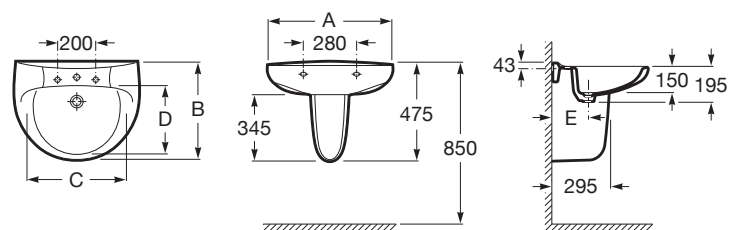

Technical drawings

A	B	C	D	E
650	510	520	335	205
560	460	450	295	205
520	410	415	255	190