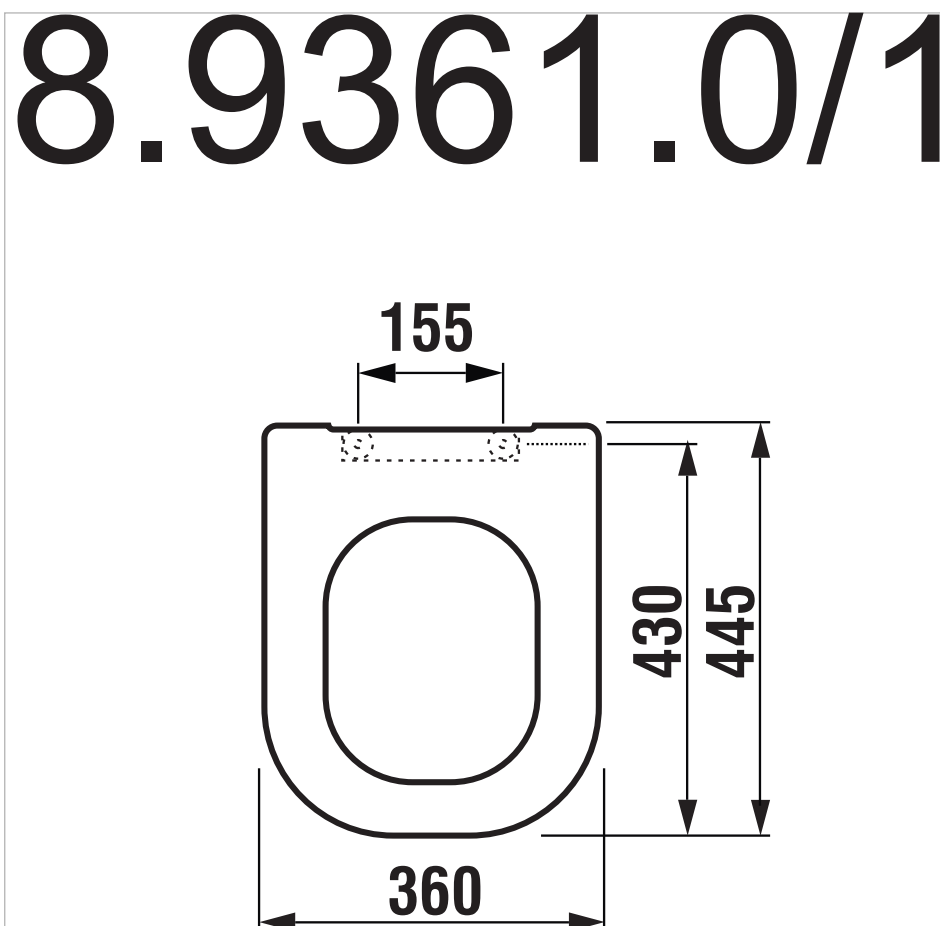

Duroplast WC seat and cover, removable, steel hinges

Hinges material: Stainless steel

Shape: Square

Suitable for: Toilet

Colours and options

H8936103000631 White

Compatible with

821615 Floorstanding WC washdown vertical

820610 Wall-hung WC washdown

826616 Floorstanding WC

826617 Floorstanding WC

Technical drawings

Bring a piece of nature to your bathroom! The new Deep by Jika series is based on extremely pleasant sensations evoked by touching smooth wood, as well as discreet and clean white colour tones, and crisp ash-tree or golden oak décor to caress your eyes. Marked rounding of the vanity unit creates a striking solitary piece in the bathroom, reminiscent of a giant tree in the middle of a forest.