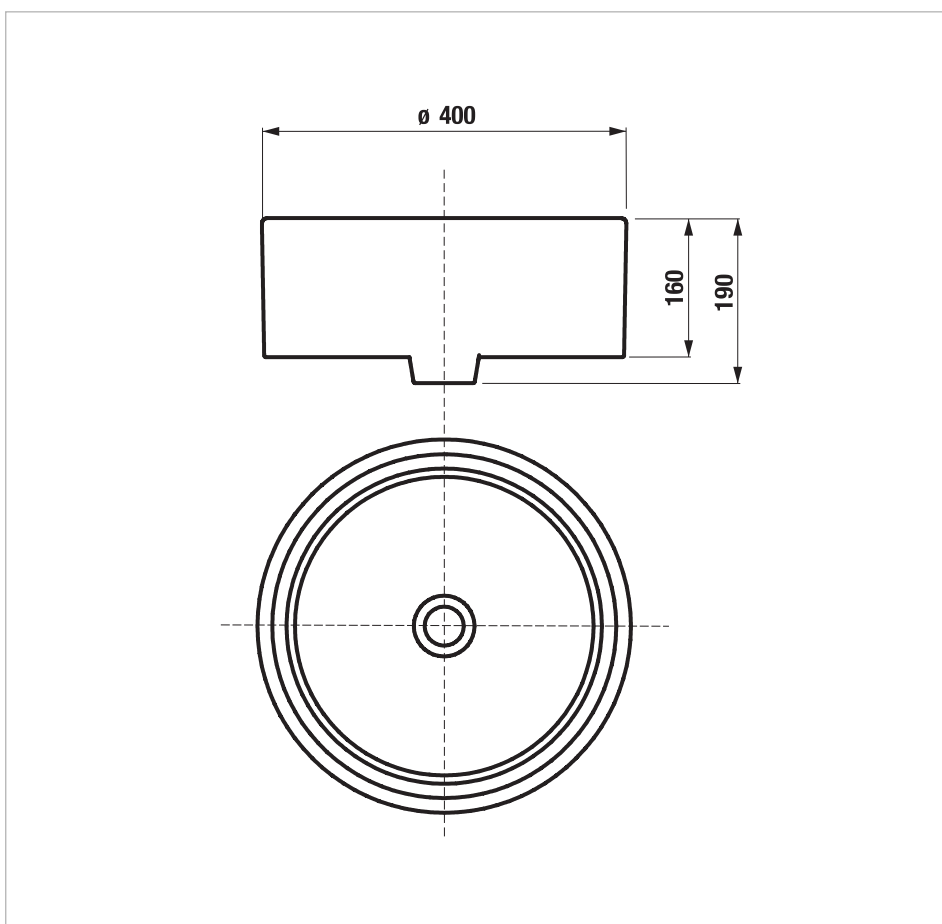

Washbasin bowl Ø 40 cm, round

Back glazed
 Bowl position: Central
 Cloakroom basin
 Installation type: Bowl / Overcountertop
 Material: Vitreous china
 Overflow type: Standard
 Shape: Round
 Undersurface ground
 Without overflow

Colours and options

H8184200001121 White/without overflow, without taphole

Dimensions

Length: 400 mm.

Width: 400 mm.

Height: 190 mm.

Technical drawings

The clean and modern design of sanitary ware, furniture and accessories is based on straight-line geometry of current trends. In white, combining glossy paint and chrome-plated handles, it is a timeless stylish choice. Naturally, the luxurious Cubito Pure series of the Jika brand brings perfect technical workmanship focused on functionality.