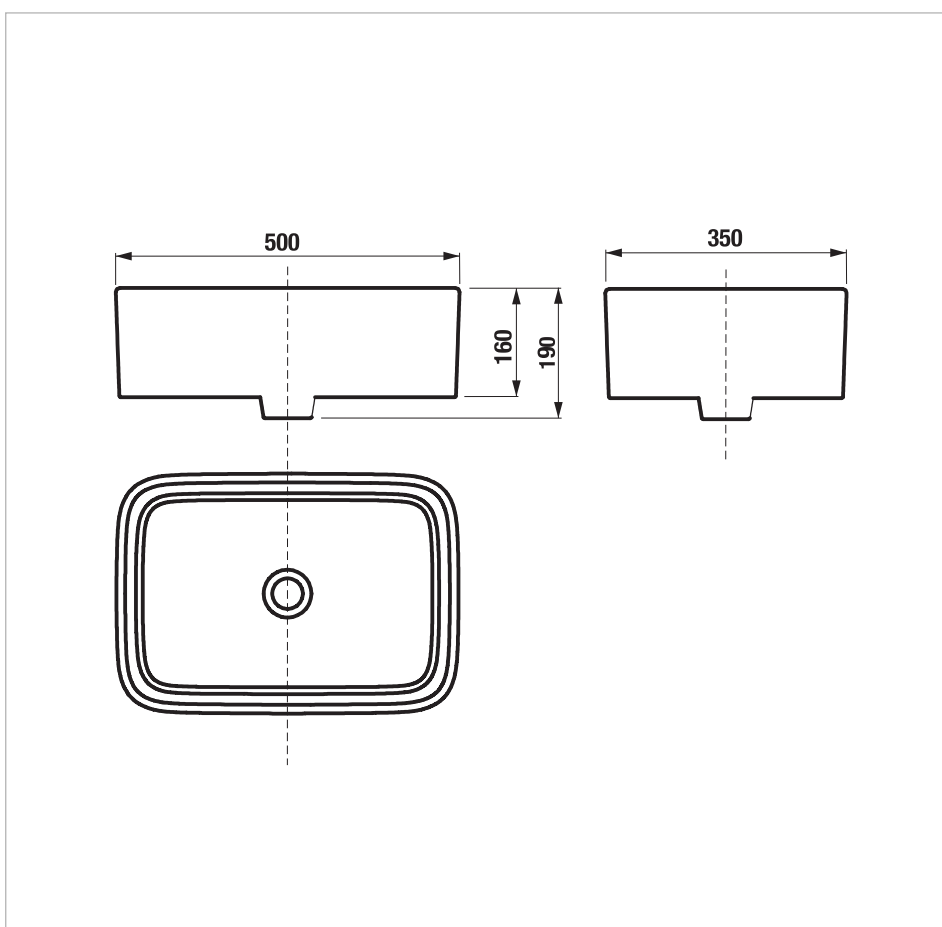

Washbasin bowl 50 x 35 cm, rectangular

Back glazed
 Bowl position: Central
 Installation type: Bowl / Overcountertop
 Material: Vitreous china
 Overflow type: Standard
 Shape: Square
 Undersurface ground
 Without overflow

Colours and options

H8184230001121 White/without overflow, without taphole

Dimensions

Length: 500 mm.
 Width: 350 mm.
 Height: 190 mm.

Technical drawings

The clean and modern design of sanitary ware, furniture and accessories is based on straight-line geometry of current trends. In white, combining glossy paint and chrome-plated handles, it is a timeless stylish choice. Naturally, the luxurious Cubito Pure series of the Jika brand brings perfect technical workmanship focused on functionality.